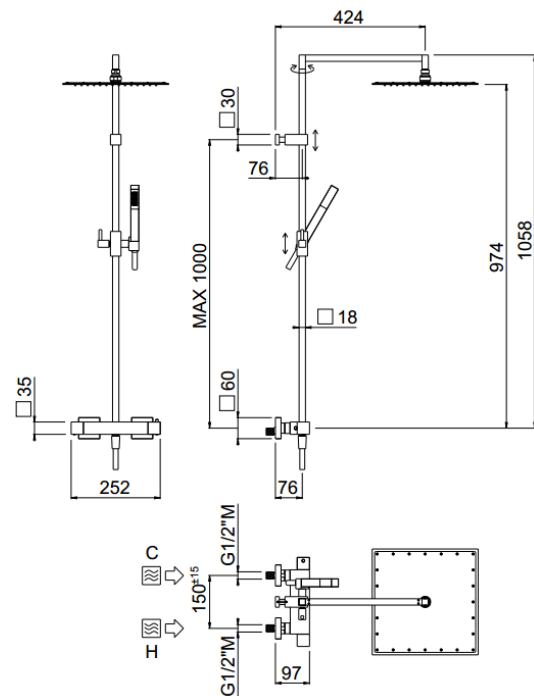

Extreme

Extreme, MySlim inspectable shower head
00-1203E-CR

TECHNICAL INFORMATION

Square shower column including exposed thermostatic mixer with diverter, turning bar with adjustable mounting. Non-liming inspectable square ultra-thin shower head 300x300 in chromed stainless steel. Brass non-liming inspectable one jet square shower. Smooth double anti-torsion PVC flexible hose, cm 150. CHROME

Flow rate:
x rubinetto

PICTURE

SPARE PARTS

ORIC032
2 vie / ways

ORIC031
T°

FEATURES

Rain jet

Non-liming

double anti-torsion

adjustable column

inspectable square

TECHNICAL DRAWING

FINISHINGS