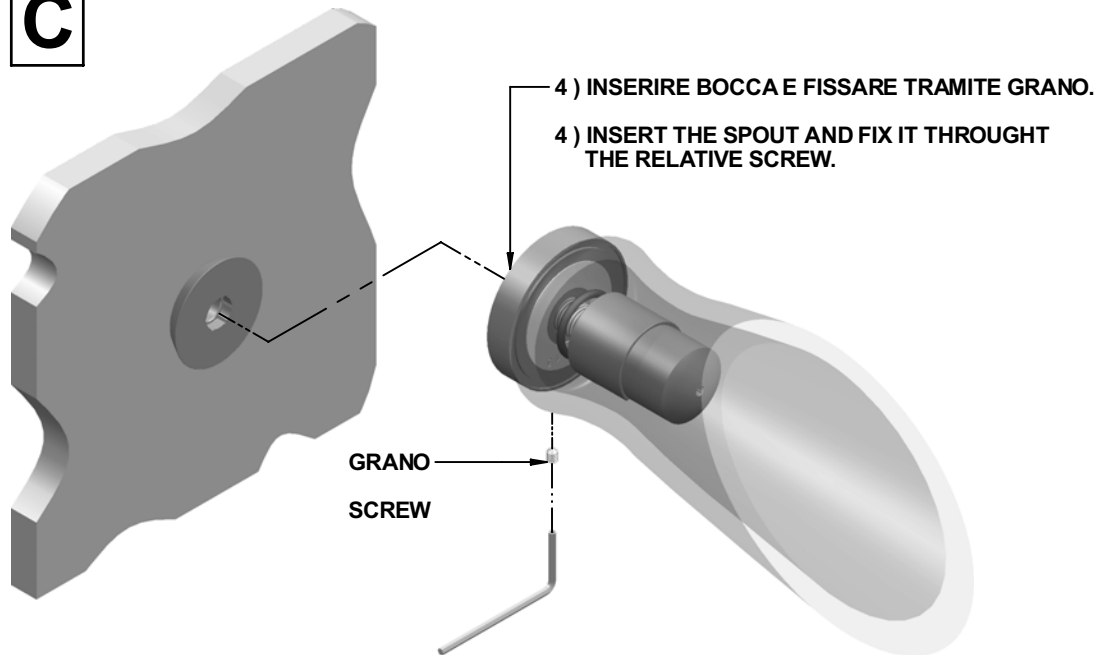

SOFFI INSTALLAZIONE BOCCA (MAX TEMP 65°C) -- SOFFI BUILT IN SPOUT INSTALLATION INSTRUCTIONS (MAX TEMP 65°C)

A

B

C

D