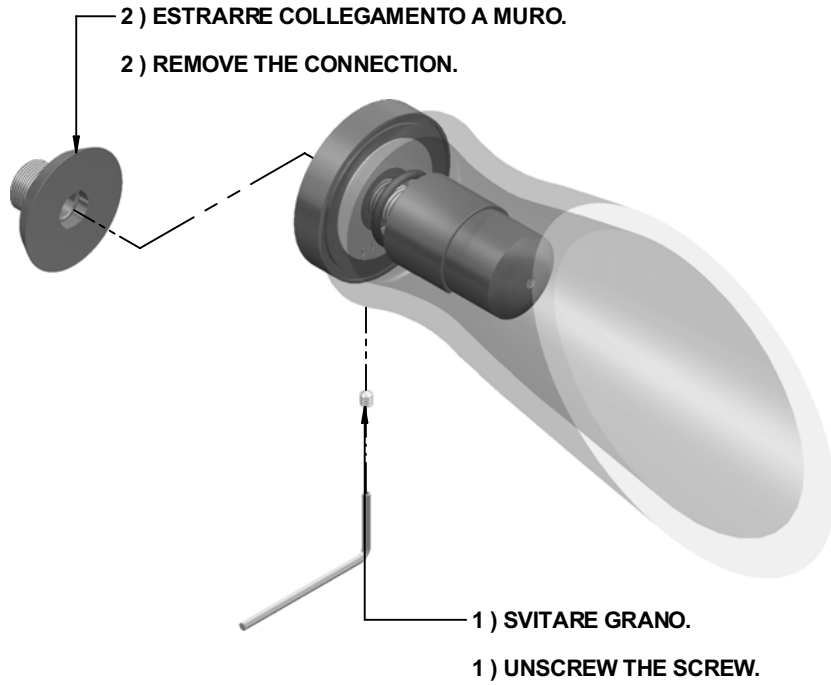

SOFFI INSTALLAZIONE BOCCA (MAX TEMP 65°C) -- SOFFI BUILT IN SPOUT INSTALLATION INSTRUCTIONS (MAX TEMP 65°C)

A

B

C

D