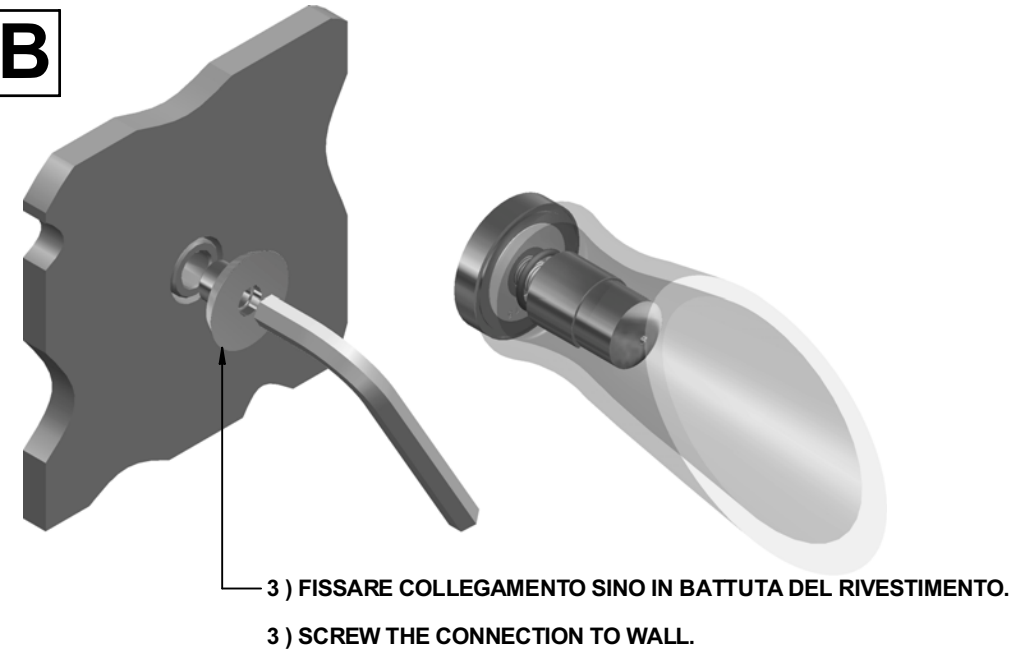

SOFFI INSTALLAZIONE BOCCA (MAX TEMP 65°C) -- SOFFI BUILT IN SPOUT INSTALLATION INSTRUCTIONS (MAX TEMP 65°C)

A

B

C

D