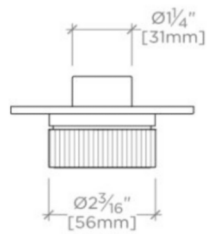

### PRODUCT FEATURES

Knob Handle

For use with a Thermostatic shower system and three waterway outlets such as a handshower, shower head, and tub spout

Features Linear Guilloche Etching Knob Handle

Stocked in Nickel and Brass

## BOND

B3T14A

Bond Tandem Series Three Way Diverter Trim with Guilloche Lines Knob Handle

TOP VIEW SCALE: 3"=1'-0"

FRONT VIEW SCALE: 3"=1'-0"

SIDE VIEW SCALE: 3"=1'-0"