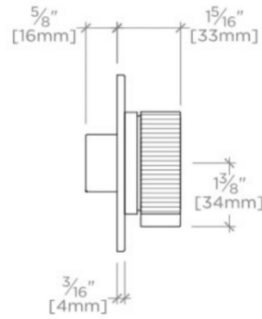

### PRODUCT FEATURES

Knob Handle

For use with a Thermostatic shower system and three waterway outlets such as a handshower, shower head, and tub spout

Features Linear Guilloche Etching Knob Handle

Stocked in Nickel and Brass

## BOND

B3T14A

Bond Tandem Series Three Way Diverter Trim with Guilloche Lines Knob Handle

TOP VIEW SCALE: 3"=1'-0"

FRONT VIEW SCALE: 3"=1'-0"

SIDE VIEW SCALE: 3"=1'-0"