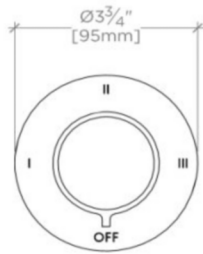

### PRODUCT FEATURES

Knob Handle

For use with a Thermostatic shower system and three waterway outlets such as a handshower, shower head, and tub spout

Features Linear Guilloche Etching Knob Handle

Stocked in Nickel and Brass

## BOND

B3T14A

Bond Tandem Series Three Way Diverter Trim with Guilloche Lines Knob Handle

TOP VIEW SCALE: 3"=1'-0"

FRONT VIEW SCALE: 3"=1'-0"

SIDE VIEW SCALE: 3"=1'-0"