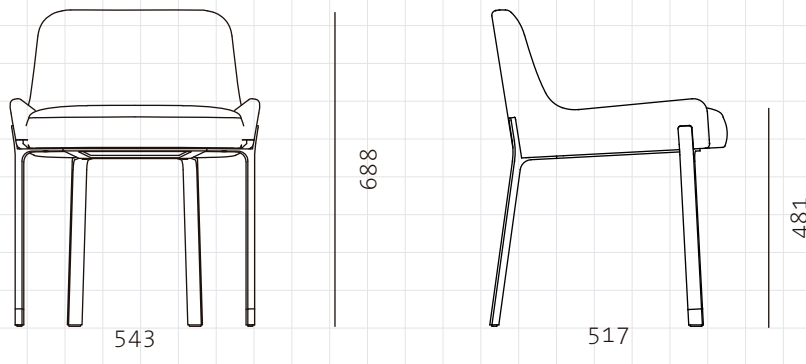

Blink Dining Chair

CODE

BL-S210

DIMENSIONS

W543 x D517 x H688mm

NET WEIGHT

Seating height: 481 mm

ENVIRONMENT

9.0 kg

MATERIALS

Indoor

Powder coated steel frame, Brass plated stainless steel, Upholstery

*Please refer to website or contact your local representative for complete material swatches.

SHIPPING

Package	Assembled		
Package Qty	1 pcs/box		
Packaging	Measurement (mm)	Volume (cbm)	Gross Weight (kg)
FCL	W600 x D600 x H830	0.30	13.0
LCL/AIR	W620 x D620 x H925	0.36	23.0