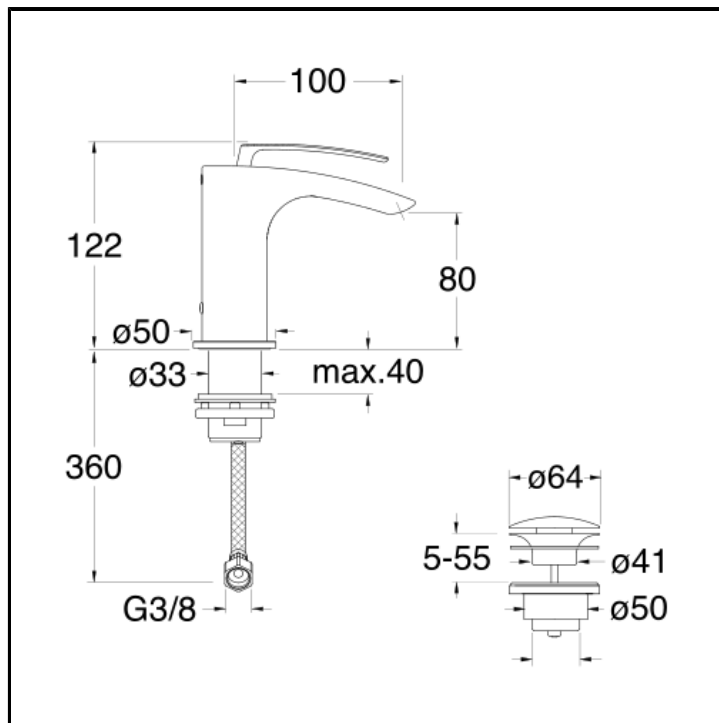

CRIBO244

Basin mixer SMALL with 1"1/4 Up&Down waste

FINITURE

Chrome

Yellow gold oro

FEATURES (MODEL NAME SIDE)

- Small

FEATURES FROM TECHNOLOGIES