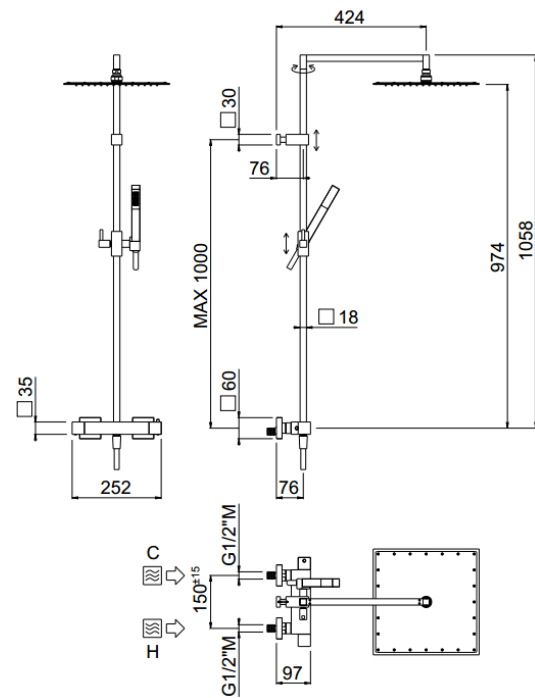

Extreme

Extreme, MySlim shower head
00-1215E-CR

TECHNICAL INFORMATION

Square shower column including exposed thermostatic mixer with diverter, turning bar with adjustable mounting. Non-liming square ultra-thin shower head 240x240 in stainless steel. ABS non-liming one jet square shower. Smooth double anti-torsion PVC flexible hose, cm 150. CHROME

Flow rate:
x rubinetto

PICTURE

SPARE PARTS

FEATURES

Rain jet

Non-liming

double anti-torsion

adjustable column

TECHNICAL DRAWING

FINISHINGS