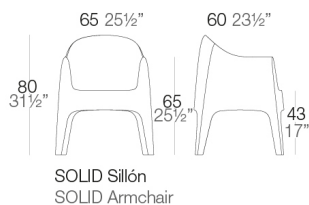

COLOR	BASIC INJECTION PP
WHITE	
BLACK	
BRONZE	
RED	
PISTACHIO	
ECRU	
SAND