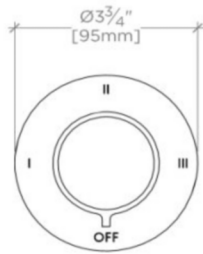

Features Two-Tone Knob Handle

Stocked in Nickel and Brass

Requires rough valve, sold separately: GUDV66

BOND

B3T14B

Bond Tandem Series Three Way Diverter Trim with Two-Tone Guilloche Lines Knob Handle

TOP VIEW SCALE: 3"=1'-0"

FRONT VIEW SCALE: 3"=1'-0"

SIDE VIEW SCALE: 3"=1'-0"