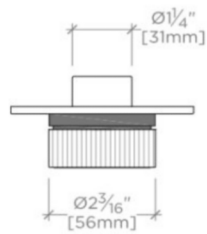

Features Two-Tone Knob Handle

Stocked in Nickel and Brass

Requires rough valve, sold separately: GUDV66

BOND

B3T14B

Bond Tandem Series Three Way Diverter Trim with Two-Tone Guilloche Lines Knob Handle

TOP VIEW SCALE: 3"=1'-0"

FRONT VIEW SCALE: 3"=1'-0"

SIDE VIEW SCALE: 3"=1'-0"