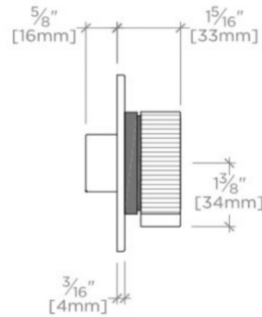

Features Two-Tone Knob Handle

Stocked in Nickel and Brass

Requires rough valve, sold separately: GUDV66

BOND

B3T14B

Bond Tandem Series Three Way Diverter Trim with Two-Tone Guilloche Lines Knob Handle

TOP VIEW SCALE: 3"=1'-0"

FRONT VIEW SCALE: 3"=1'-0"

SIDE VIEW SCALE: 3"=1'-0"