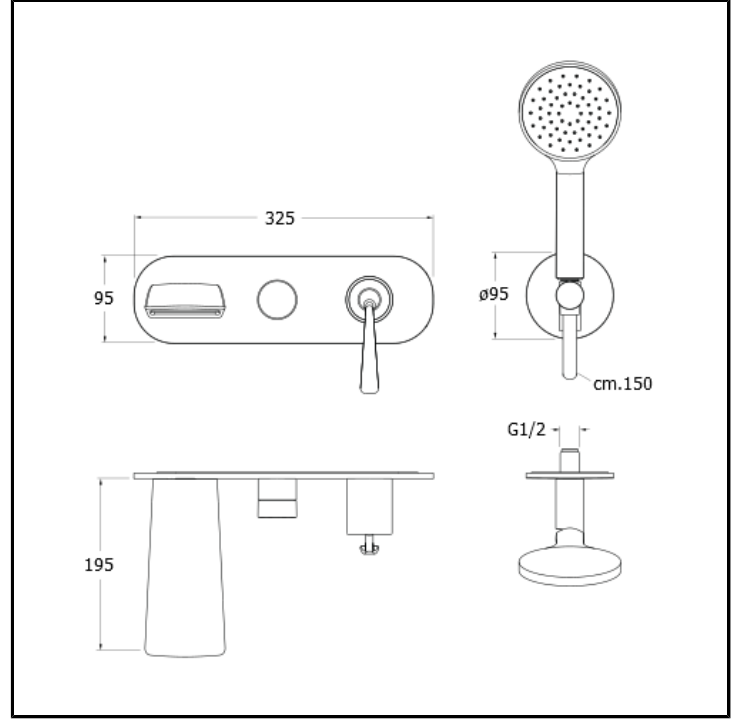

Bath/shower mixer external parts for CRICS100 (right side) - CRICS101 (left side) with 3 outlet diverter, LONG LIFE flexible hose, anti-lime hand shower and metal plate - Free flow