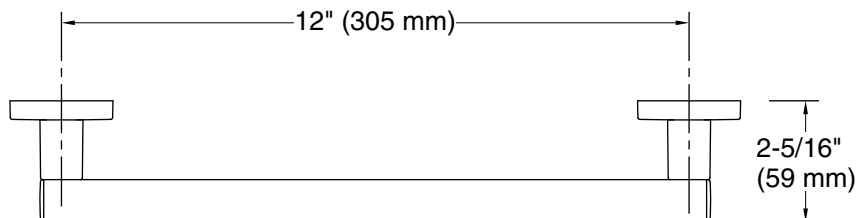

Features

- 12" (305 mm) bar.
- Provides minimum 300 lb. load capacity.

Material

- Premium metal construction for durability and reliability.
- KOHLER finishes resist corrosion and tarnishing.

Installation

CP Polished Chrome

BN Vibrant® Brushed Nickel

Technical Information

All product dimensions are nominal.

Installation Type: Wall-mount

Material: Zinc, Stainless Steel

Notes

Install this product according to the installation instructions.