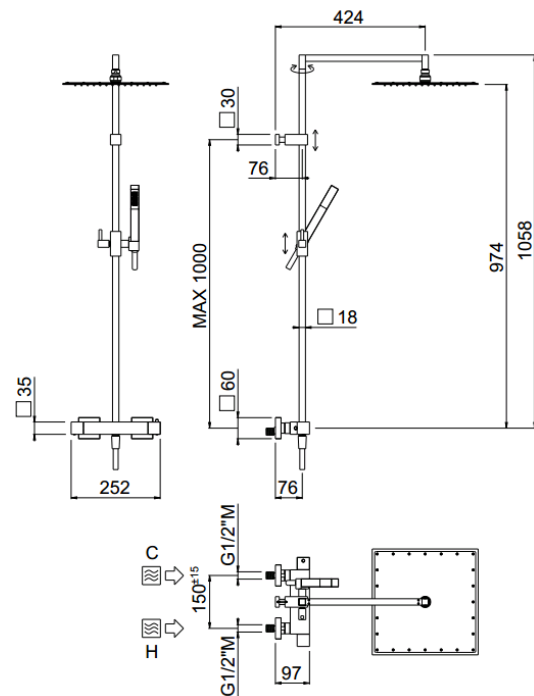

Extreme

Extreme, MySlim shower head
00-1205E-CR

TECHNICAL INFORMATION

Square shower column including exposed thermostatic mixer with diverter, turning bar with adjustable mounting. Non-liming square ultra-thin shower head 240x240 in stainless steel. Brass non-liming inspectable one jet square shower. Smooth double anti-torsion PVC flexible hose, cm 150. CHROME

Flow rate:
x rubinetto

PICTURE

SPARE PARTS

ORIC032
2 vie / ways

ORIC031
T°

FEATURES

Rain jet

Non-liming

double anti-torsion

adjustable column

TECHNICAL DRAWING

FINISHINGS