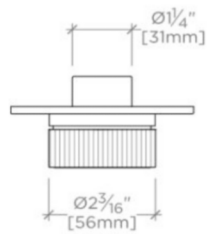

Features Guilloche Lines combined with Enamel Knob Handle

Stocked in Nickel and Brass

Requires rough valve, sold separately: GUDV66

WATERWORKS

BOND

B3T14D

Bond Union Series Three Way Diverter Trim with Enamel Guilloche Lines Knob Handle

TOP VIEW SCALE: 3"=1'-0"

FRONT VIEW SCALE: 3"=1'-0"

SIDE VIEW SCALE: 3"=1'-0"