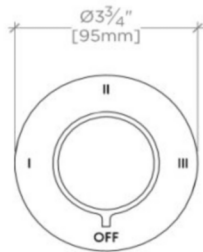

BOND

B3T14D

Bond Union Series Three Way Diverter Trim with Enamel Guilloche Lines Knob Handle

TECHNICAL DETAILS

ADA Compliance: Yes
Integrated Diverter: N
Number of Holes: One Hole
Primary Material: Brass

Features Guilloche Lines combined with Enamel Knob Handle

Stocked in Nickel and Brass

Requires rough valve, sold separately: GUDV66

WATERWORKS

BOND

B3T14D

Bond Union Series Three Way Diverter Trim with Enamel Guilloche Lines Knob Handle

TOP VIEW SCALE: 3"=1'-0"

FRONT VIEW SCALE: 3"=1'-0"

SIDE VIEW SCALE: 3"=1'-0"