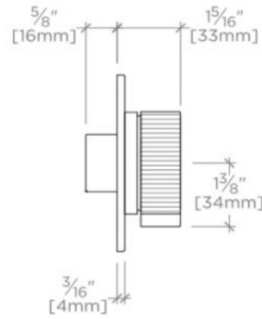

BOND

B3T14D

Bond Union Series Three Way Diverter Trim with Enamel Guilloche Lines Knob Handle

TECHNICAL DETAILS

ADA Compliance: Yes
Integrated Diverter: N
Number of Holes: One Hole
Primary Material: Brass

Features Guilloche Lines combined with Enamel Knob Handle

Stocked in Nickel and Brass

Requires rough valve, sold separately: GUDV66

WATERWORKS

BOND

B3T14D

Bond Union Series Three Way Diverter Trim with Enamel Guilloche Lines Knob Handle

TOP VIEW SCALE: 3"=1'-0"

FRONT VIEW SCALE: 3"=1'-0"

SIDE VIEW SCALE: 3"=1'-0"