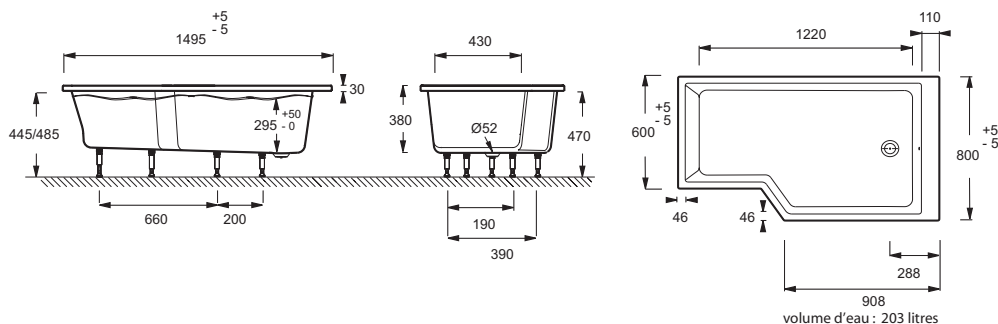

CE6D119R

Collection: NEO

Finish*:

Main features:

Features

- DIMENSIONS: 150 x 80 x 38 cm
- MATERIAL: Acrylic
- VOLUME (L): 204/134
- WASTE DIAMETER: 5,2 cm
- PRODUCT INCLUDED: (Wooden step and waste included)
- STEP: Supplied
- OPTIONAL COORDINATING PANEL: Yes
- BATH WELL LENGTH: 122 cm
- TWO-PERSON BATH: No
- GUARANTEE: 10 years
- OPTIONAL: Panel in white lacquered aluminium and bathscreen complementing the bath's lines
- WEIGHT: 27.5 kg
- INSTALLATION TYPE: Drop-in
- SHAPE: Asymmetric
- VERSION: Droite
- FEET: Supplied
- WASTE : Supplied
- OPTIONAL COORDINATING BATHTHSCREEN: Yes
- BATH WELL WIDTH: from 70 to 90 cm
- CAN BE EQUIPPED WITH A WHIRLPOOL SYSTEM: No
- SUPPLIED WITH: Wooden foot step and special waste

Required products

- E6D015: Extra-slim waste with overflow
- E6D134: Waste fed by overflow

Optional products

- E4930: 2-panel bathscreen
- E6D135: Front and end panel

Technical drawing

Product Specification: Shower-bath 150 x 80 cm, RH, CE6D119R. Collection: NEO. DIMENSIONS: 150 x 80 x 38 cm. WEIGHT: 27.5 kg. MATERIAL: Acrylic. INSTALLATION TYPE: Drop-in. VOLUME (L): 204/134. SHAPE: Asymmetric. WASTE DIAMETER: 5,2 cm. VERSION: Droite. PRODUCT INCLUDED: (Wooden step and waste included). FEET: Supplied. STEP: Supplied. WASTE : Supplied. OPTIONAL COORDINATING PANEL: Yes. OPTIONAL COORDINATING BATHTHSCREEN: Yes. BATH WELL LENGTH: 122 cm. BATH WELL WIDTH: from 70 to 90 cm. TWO-PERSON BATH: No. CAN BE EQUIPPED WITH A WHIRLPOOL SYSTEM: No. GUARANTEE: 10 years. SUPPLIED WITH: Wooden foot step and special waste. OPTIONAL: Panel in white lacquered aluminium and bathscreen complementing the bath's lines.