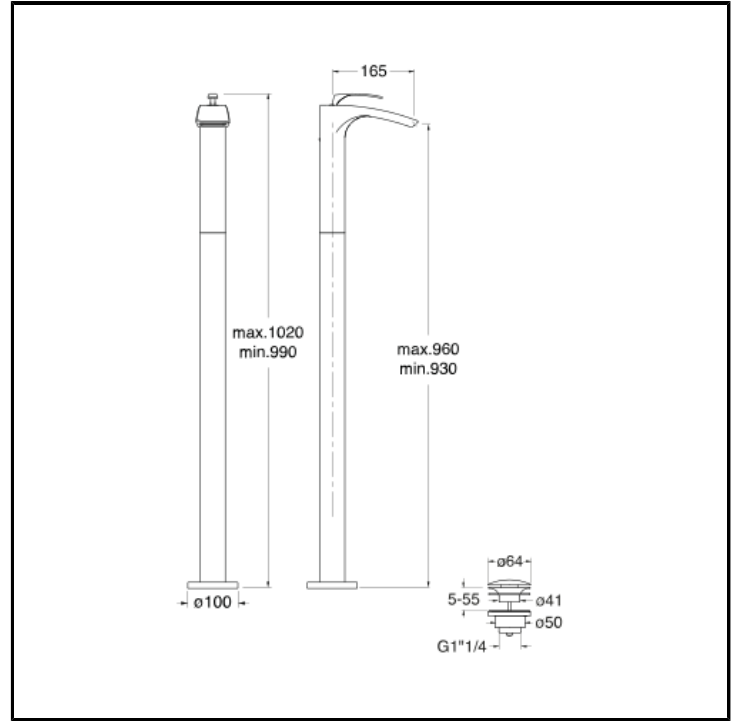

# CRIBO290

Floor mounted basin mixer external parts for CRICS290 with 1"1/4 Up&Down waste - Free flow