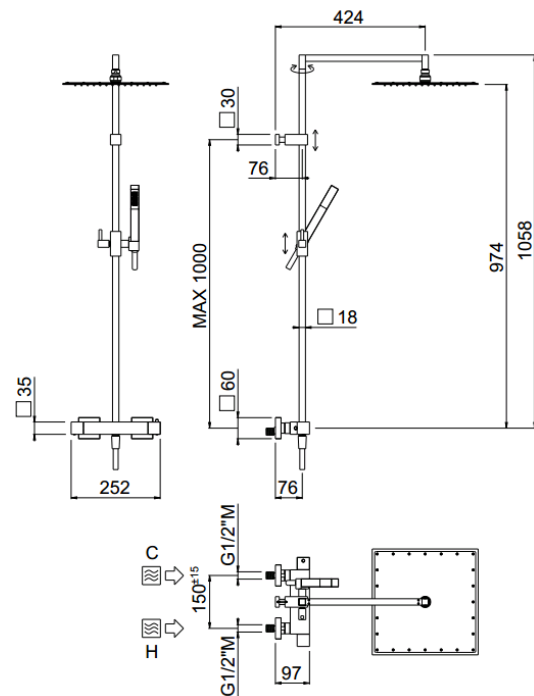

Extreme

Extreme, MySlim shower head
00-1206E-CR

TECHNICAL INFORMATION

Square shower column including exposed thermostatic mixer with diverter, turning bar with adjustable mounting. Non-liming square ultra-thin shower head 300x300 in stainless steel. Brass non-liming inspectable one jet square shower. Smooth double anti-torsion PVC flexible hose, cm 150. CHROME

Flow rate:
x rubinetto

PICTURE

SPARE PARTS

ORIC032
2 vie / ways

ORIC031
T°

FEATURES

Rain jet

Non-liming

double anti-torsion

adjustable column

TECHNICAL DRAWING

FINISHINGS