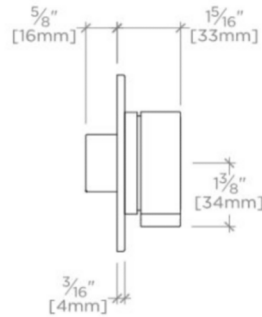

## BOND

B3T15C

Bond Union Series Three Way Diverter Trim with Guilloche Link  
Knob Handle in Nickel

TOP VIEW SCALE: 3"=1'-0"

FRONT VIEW SCALE: 3"=1'-0"

SIDE VIEW SCALE: 3"=1'-0"