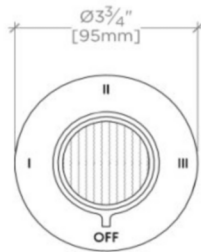

### PRODUCT FEATURES

Knob Handle

For use with a Thermostatic shower system and three waterway outlets such as a handshower, shower head, and tub spout

Features Guilloche Link Pattern Knob Handle

Stocked in Nickel and Brass

## BOND

B3T15C

Bond Union Series Three Way Diverter Trim with Guilloche Link  
Knob Handle in Nickel

TOP VIEW SCALE: 3"=1'-0"

FRONT VIEW SCALE: 3"=1'-0"

SIDE VIEW SCALE: 3"=1'-0"