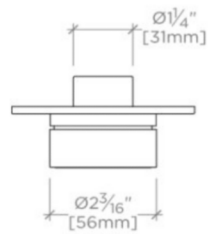

### PRODUCT FEATURES

Knob Handle

For use with a Thermostatic shower system and three waterway outlets such as a handshower, shower head, and tub spout

Features Guilloche Link Pattern Knob Handle

Stocked in Nickel and Brass

## BOND

B3T15C

Bond Union Series Three Way Diverter Trim with Guilloche Link  
Knob Handle in Nickel

TOP VIEW SCALE: 3"=1'-0"

FRONT VIEW SCALE: 3"=1'-0"

SIDE VIEW SCALE: 3"=1'-0"