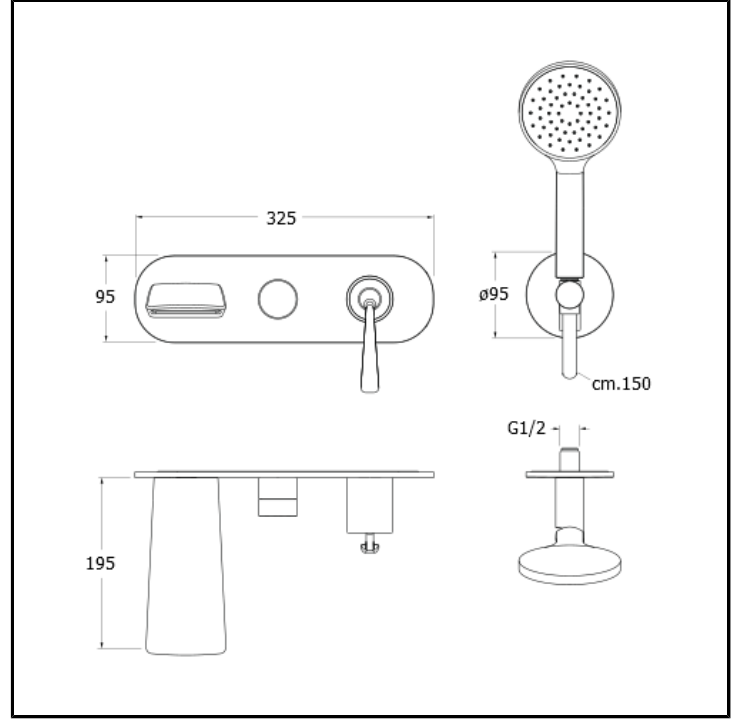

Bath/shower mixer external parts for CRICS100 (right side) - CRICS101 (left side) with 2 outlet diverter, LONG LIFE flexible hose, anti-lime hand shower and metal plate - Free flow