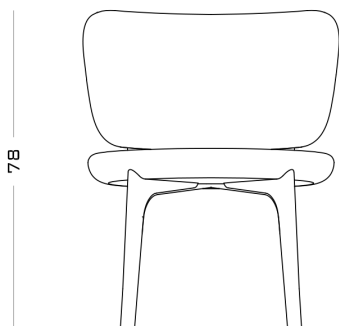

POSSIBLE CUSTOMISATION

- Height
- Width
- Depth
- Seat height

62