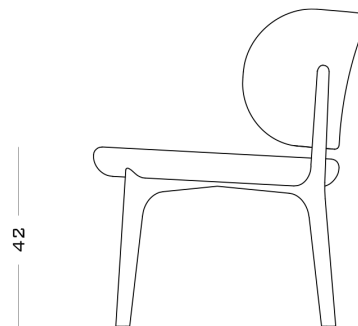

Richmond Lounge Chair

2021

The Richmond lounge chair is a continuation of the Richmond range. This time in Lounge Chair form, the Richmond chair features a curved backrest designed to cradle the user and a soft, upholstered seat for added comfort. Both the seat and back are fully upholstered and supported by a wooden frame. Both the back and seat can be upholstered in any fabric including COM and the wood is available in a number of finishes.

Wood internal structure with non deformable foam in different densities and polyester fibre layer. Legs in solid wood. Felt glides.

52 x 67 x 78 H cm seat height 42 cm

Finishes

Upholstery Standard Collection

- Velvet
- Coco
- Suede

Upholstery Premium Collection

- Leather
- Bouclé
- Nubuck
- Cloud Bouclé

Wood Finishes

- Dark Stained Walnut
- Natural Walnut
- White Oak
- Any RAL Colour

POSSIBLE CUSTOMISATION

- Height
- Width
- Depth
- Seat height

62

67