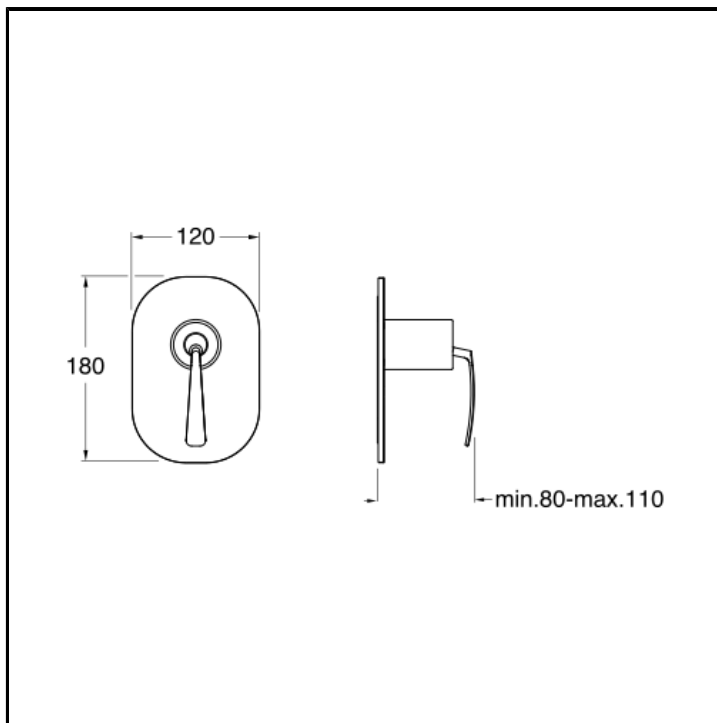

CRIBO686

Shower mixer external parts for CRICS535 with metal plate

FINITURE

Chrome

Yellow gold oro

CHARACTERISTICS

-

COMMAND