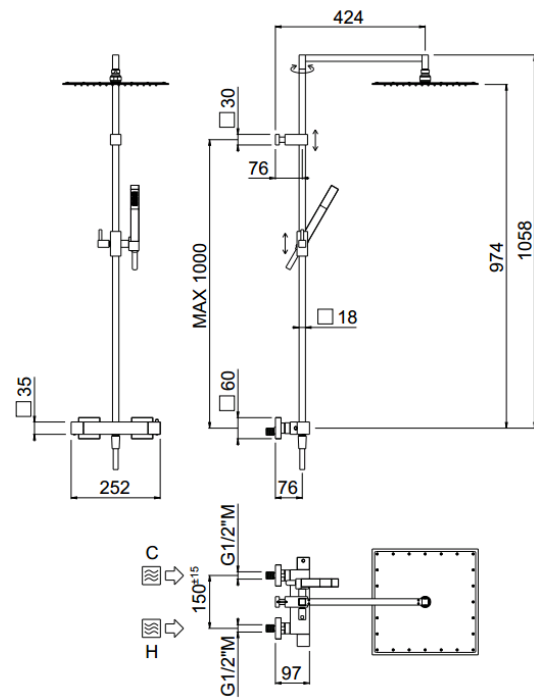

Extreme

Extreme, MySlim shower head
01-1205E-CR

TECHNICAL INFORMATION

Square shower column including exposed mixer with diverter, turning bar with adjustable mounting. Non-liming square ultra-thin shower head 240x240 in stainless steel. Brass non-liming inspectable one jet square shower. Smooth double anti-torsion PVC flexible hose, cm 150. CHROME

Flow rate:
x rubinetto

PICTURE

SPARE PARTS

ORIC032
2 vie / ways

ORIC035
T°

FEATURES

Rain jet

Non-liming

double anti-torsion

adjustable column

TECHNICAL DRAWING

FINISHINGS