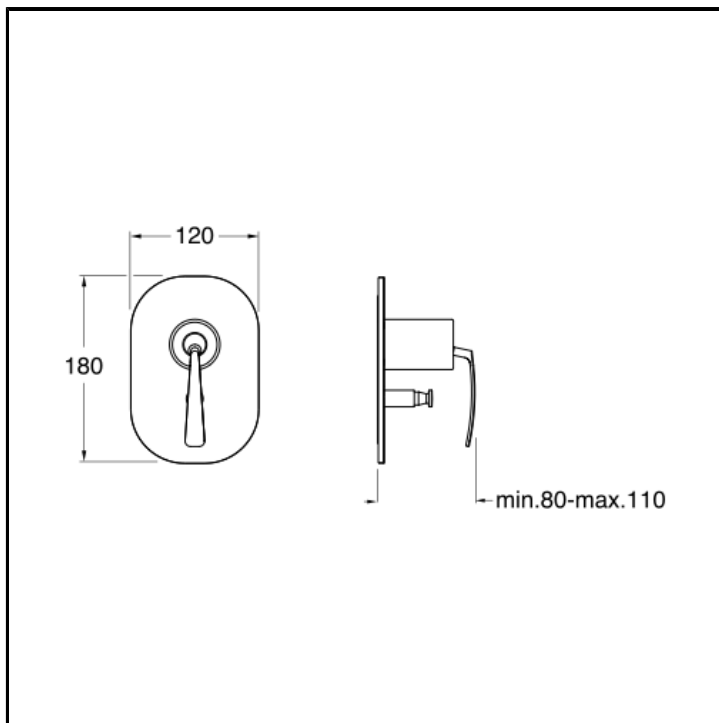

CRIBO689

Bath/shower mixer external parts for CRICS535 with 2 outlet diverter and metal plate

FINITURE

Chrome

Yellow gold oro

CHARACTERISTICS

-

COMMAND