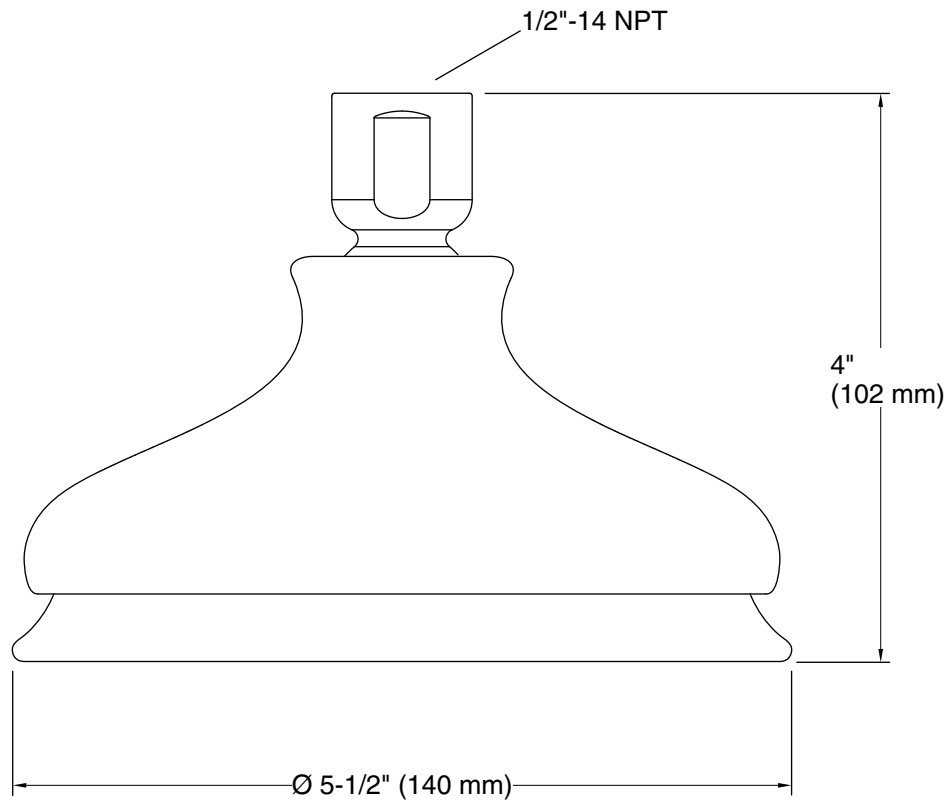

Features

- Katalyst™ Spray Technology with air induction ball joint.
- Single-function showerhead with 5-1/2" (140 mm) diameter sprayface.
- Optimized sprayface for maximum performance.
- MasterClean® spray nozzles to prohibit mineral build-up for easy cleaning.
- 2.5 gpm (9.5 lpm) maximum flow rate.

Installation

- 1/2" - 14 NPT connection.

Recommended Products/Accessories

K-7397 Shower Arm and Flange

K-23723 Faucet cleaner

Codes/Standards

ASME A112.18.1/CSA B125.1

DOE - Energy Policy Act 1992

Technical Information

All product dimensions are nominal.

Notes

Install this product according to the installation guide.