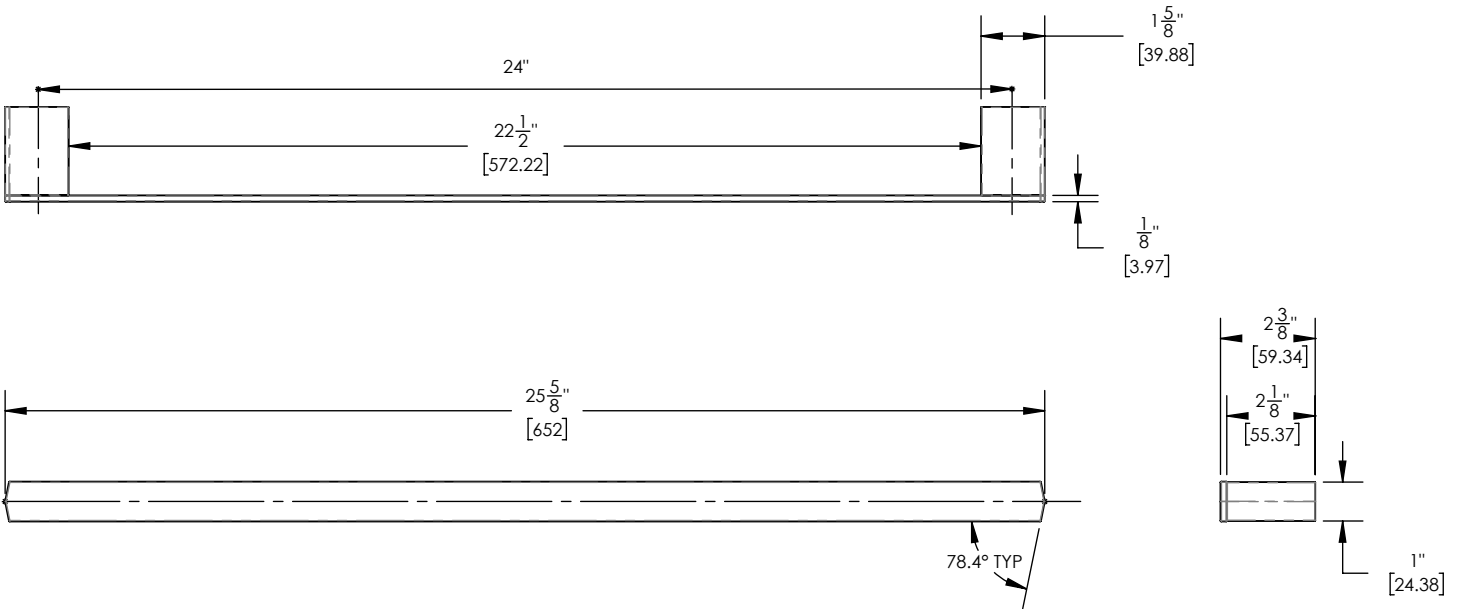

184-71

■ **PRODUCT FEATURES**

- Style: Contemporary
- Collection: Diama
-
-
-

■ **TECHNICAL DETAILS**

ADA Compliance: No
 Installation Type: Wall Mounted
 Primary Material: Brass

■ **PRODUCT DIMENSIONS**

www.phylrich.com