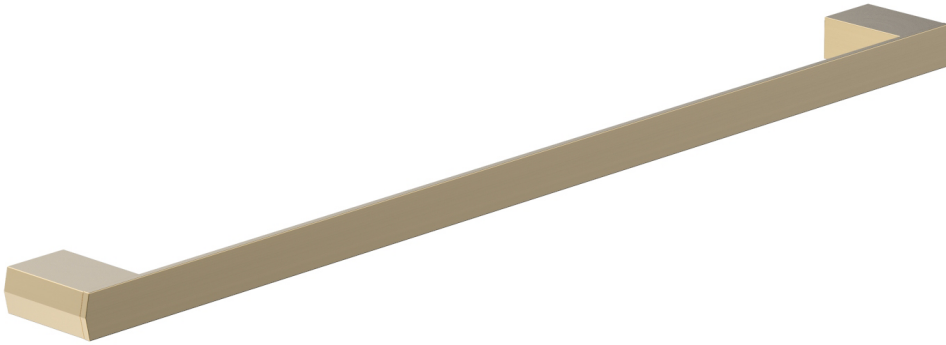

184-71

■ **PRODUCT FEATURES**

- Style: Contemporary
- Collection: Diama
-
-
-

■ **TECHNICAL DETAILS**

ADA Compliance: No
 Installation Type: Wall Mounted
 Primary Material: Brass

■ **PRODUCT DIMENSIONS**

www.phylrich.com