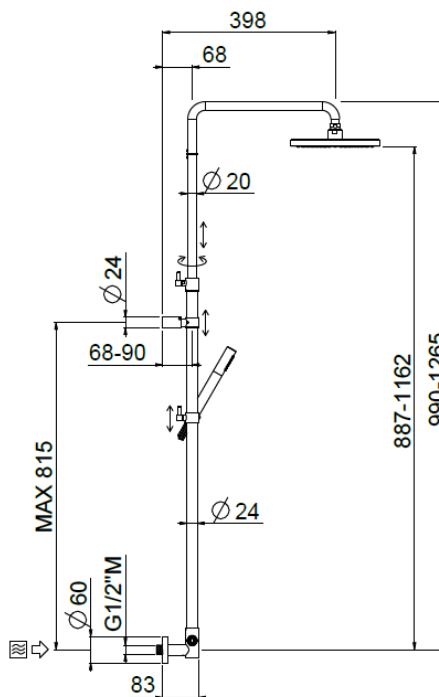

TECHNICAL DRAWING