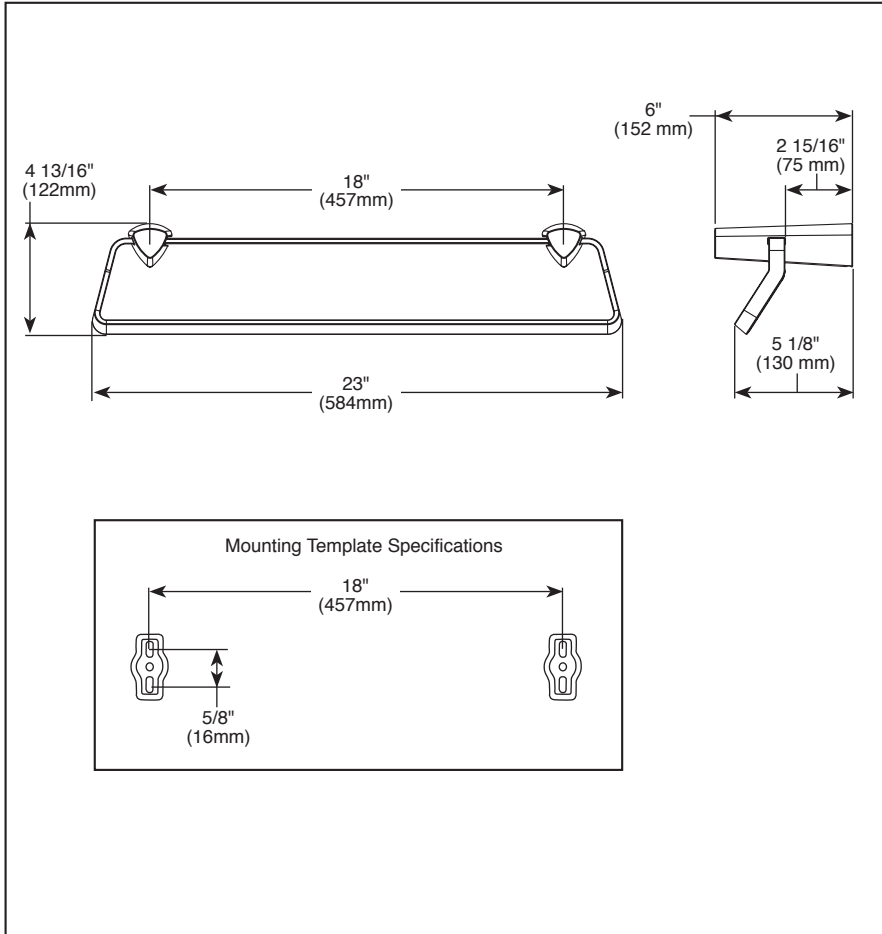

▲ Designate Proper Finish Suffix

ACCESSORIES

- Zura™ Bath Collection
- 18" Glass Shelf with Removable Bar

STANDARD SPECIFICATIONS:

- Wood blocking is preferable behind all wall surfaces. If wood blocking is not available, the following fasteners are suggested: Tile/Masonry-Plastic or lead Anchors Plaster/drywall-Toggle bolts.
- Mounting hardware and mounting template included with product.
- Included removable bar.

WARRANTY

- Lifetime Faucet and Finish Limited Warranty to the original consumer purchaser to be free from defects in material and workmanship.
- 5 Year Limited Warranty for usage in all industrial, commercial and business applications.

Delta reserves the right (1) to make changes in specifications and materials, and (2) to change or discontinue models, both without notice or obligation. Dimensions are for reference only. See current full-line price book or www.deltafaucet.com for finish options and product availability.

DSP-A-77480 Rev. A

55 E. 111th Street, Indianapolis, Indiana 46280
350 South Edgeware Road, St. Thomas, Ontario Canada N5P 4L1
© 2016 Masco Corporation of Indiana