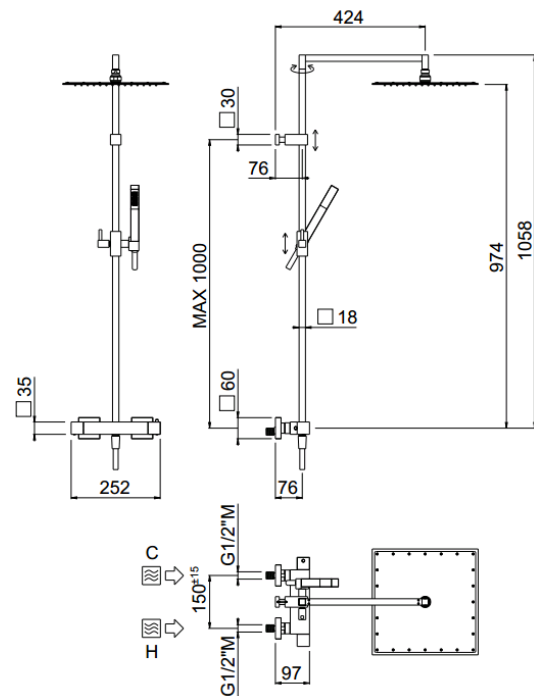

Extreme

Extreme, Extreme shower head
00-1210E-CR

TECHNICAL INFORMATION

Square shower column including exposed thermostatic mixer with diverter, turning bar with adjustable mounting. Non-liming inspectable square shower head 200x200 in ABS. ABS non-liming one jet square shower. Smooth double anti-torsion PVC flexible hose, cm 150. CHROME

Flow rate:
x rubinetto

PICTURE

SPARE PARTS

ORIC032
2 vie / ways

ORIC031
T°

FEATURES

Rain jet

Non-liming

double anti-torsion

adjustable column

TECHNICAL DRAWING

FINISHINGS