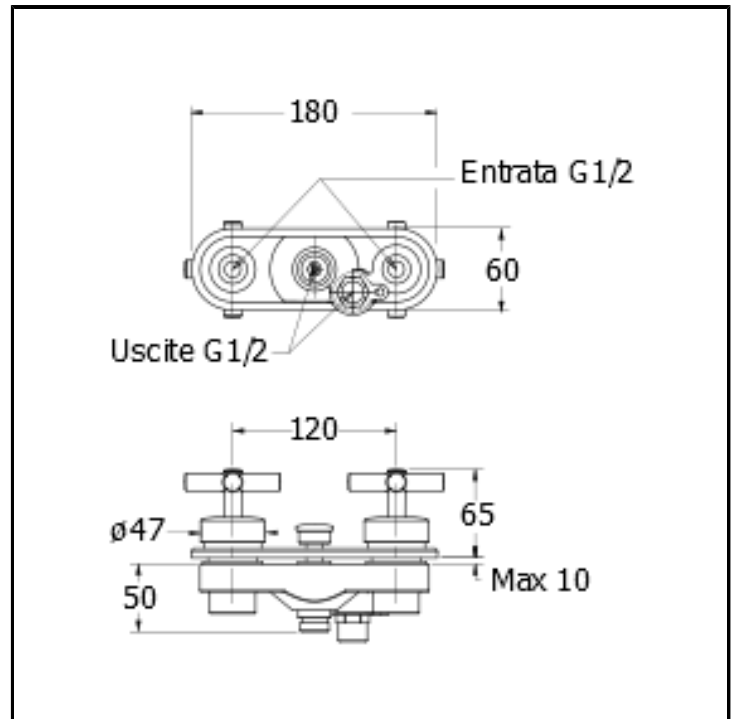

Deck mounted bath mixer with 2 outlet diverter and metal plate

FINITURE

 Chrome

CHARACTERISTICS

-

COMMAND

- Bicomando

INSTALLATION

- Tub edge

TPOLOGY

-

ENVIRONMENT

- Bathroom