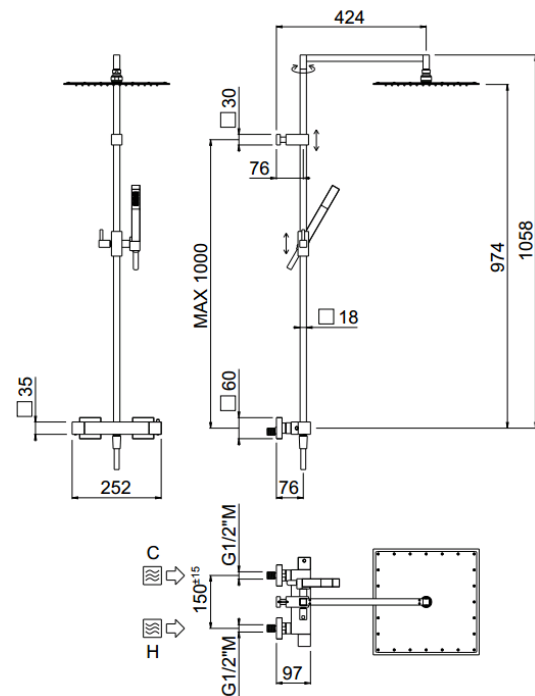

Extreme

Extreme, MySlim shower head
01-1206E-CR

TECHNICAL INFORMATION

Square shower column including exposed mixer with diverter, turning bar with adjustable mounting. Non-liming square ultra-thin shower head 300x300 in stainless steel. Brass non-liming inspectable one jet square shower. Smooth double anti-torsion PVC flexible hose, cm 150. CHROME

Flow rate:
x rubinetto

PICTURE

SPARE PARTS

ORIC032
2 vie / ways

ORIC035
T°

FEATURES

Rain jet

Non-liming

double anti-torsion

adjustable column

TECHNICAL DRAWING

FINISHINGS