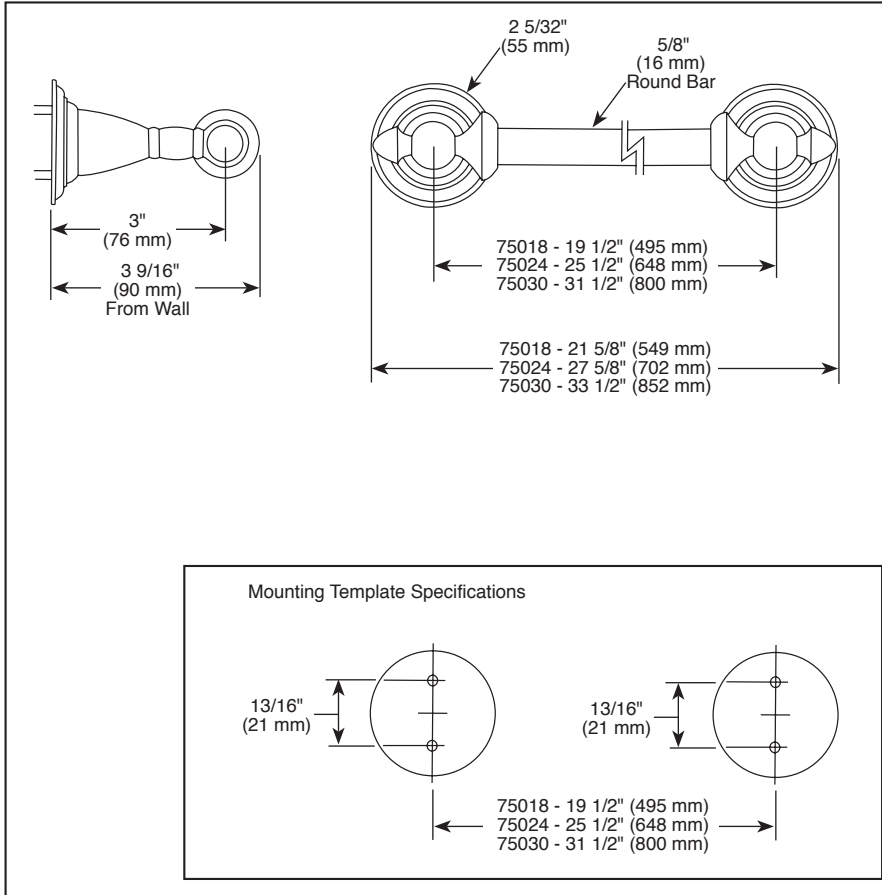

## ACCESSORIES

- Victorian® Bath Collection
- 18" Towel Bar
- 24" Towel Bar
- 30" Towel Bar

Submitted Model No.: \_\_\_\_\_

Specific Features: \_\_\_\_\_

### STANDARD SPECIFICATIONS:

- Wood blocking is preferable behind all wall surfaces. If wood blocking is not available, the following fasteners are suggested: Tile/Masonry-Plastic or lead Anchors Plaster/drywall-Toggle bolts.
- Mounting hardware and mounting template included with product.