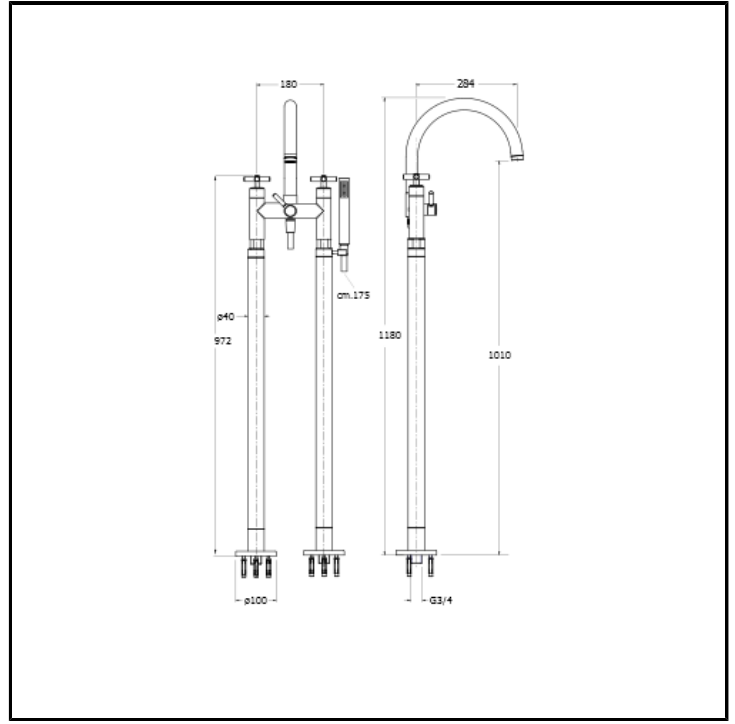

Floor mounted bath mixer with LONG LIFE flexible hose and anti-lime hand shower

FINITURE

- White matt
- Chrome
- Polished black chrome
- Brushed black chrome
- Polished metallic
- Brushed metallic
- Black matt
- Yellow gold oro
- PVD polished rose gold
- PVD brushed rose gold
- Brushed old brass