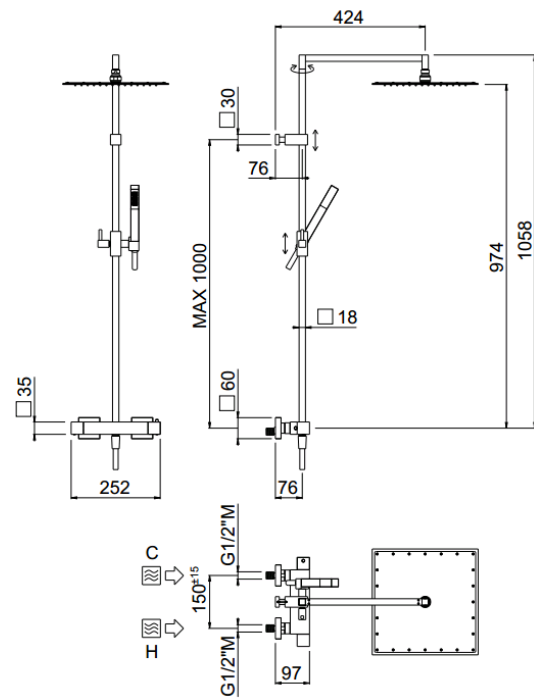

## TECHNICAL INFORMATION

Square shower column including exposed thermostatic mixer with diverter, turning bar with adjustable mounting. Non-liming inspectable square shower head 190x190 in brass/stainless steel. Brass non-liming inspectable one jet square shower. Smooth double anti-torsion PVC flexible hose, cm 150. CHROME

## TECHNICAL DRAWING