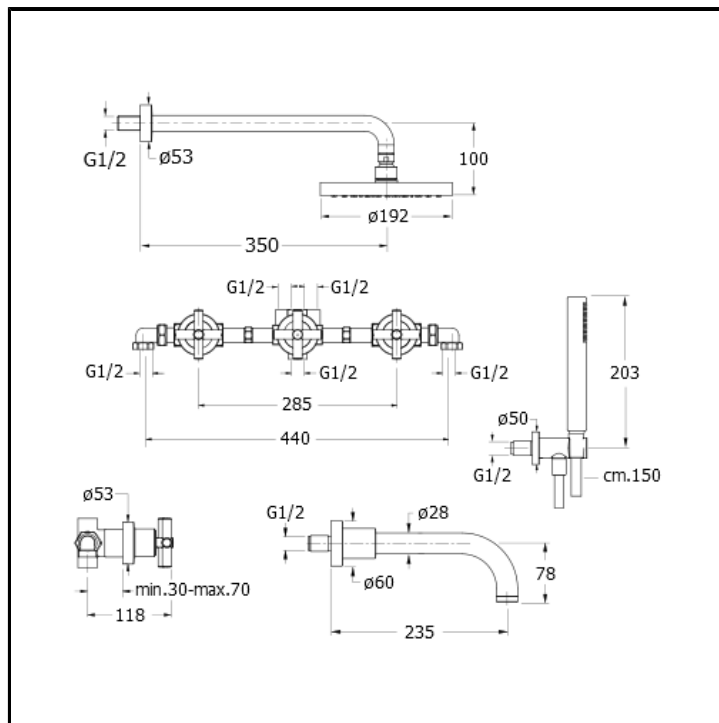

CRIEV113

CRISTINA
RUBINETTERIE

Complete 3 hole concealed bath mixer with spout, checkable anti-lime overhead shower, LONG LIFE flexible hose and anti-lime hand shower

FINITURE

- White matt
- Chrome
- Polished black chrome
- Brushed black chrome
- Polished metallic
- Brushed metallic
- Black matt
- Yellow gold oro
- PVD polished rose gold
- PVD brushed rose gold
- Brushed old brass