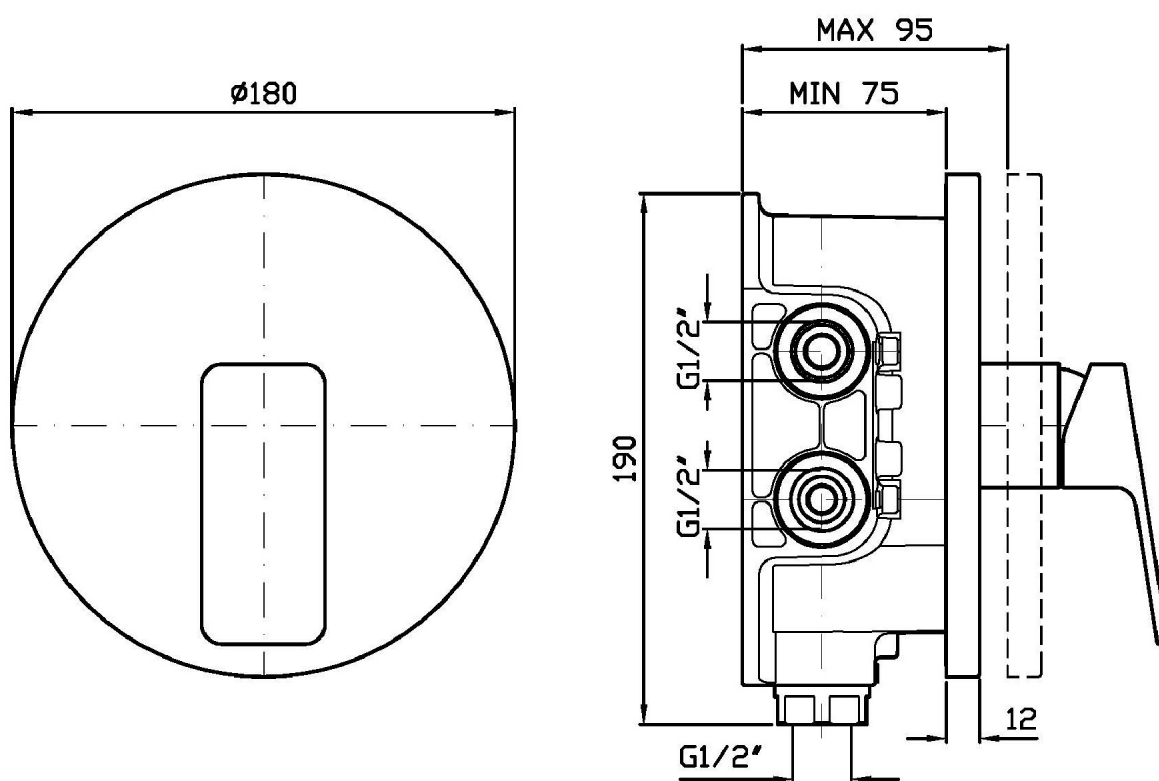

JINGLE

ZIN090

Disegno Complessivo / Overall Drawing