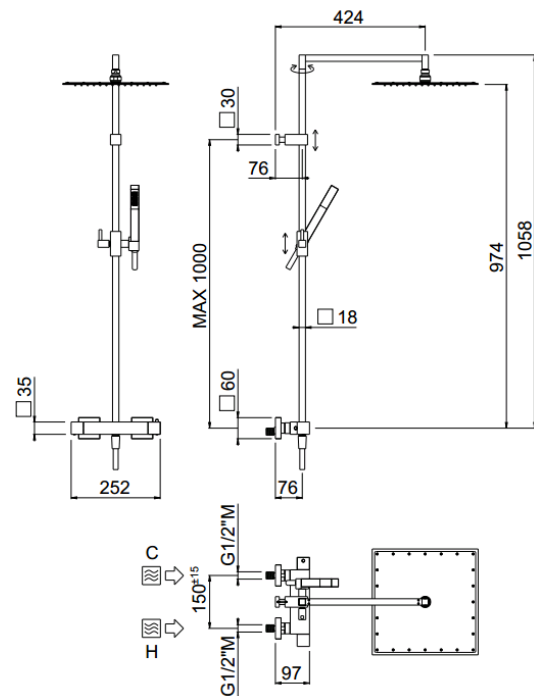

## FEATURES

Rain jet

Non-liming

double anti-torsion

adjustable column

## TECHNICAL DRAWING