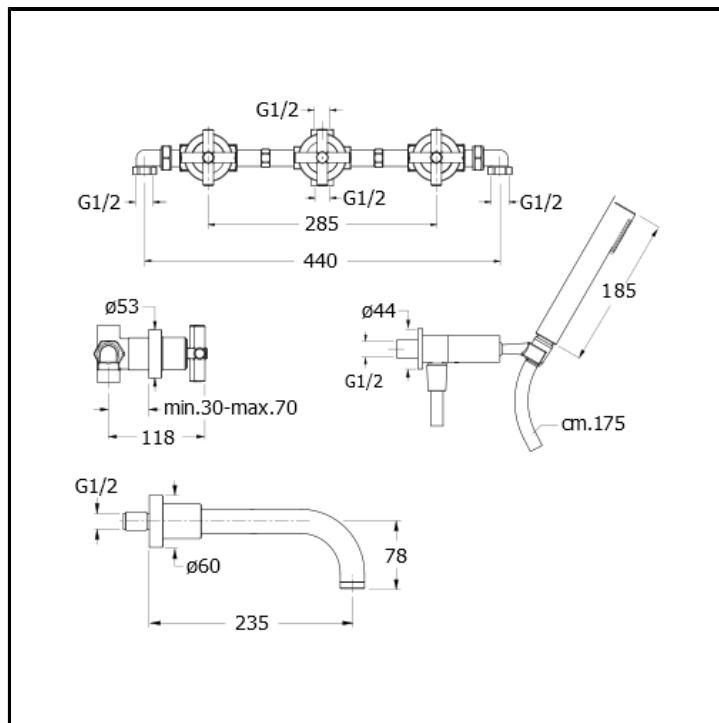

CRIEV111

Complete 3 hole concealed bath mixer with spout, LONG LIFE flexible hose and adjustable anti-lime hand shower

FINITURE

- White matt
- Chrome
- Polished black chrome
- Brushed black chrome
- Polished metallic
- Brushed metallic
- Black matt
- Yellow gold oro
- PVD polished rose gold
- PVD brushed rose gold
- Brushed old brass