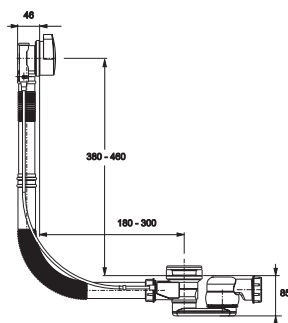

E6D015

Collection: NO COLLECTION

Finish*:

CP - Chrome

00 - White

Features

- DIMENSIONS: 1.10 x 1.10 cm
- MATERIAL: 54
- WEIGHT: 0.6 kg

Consumer benefits

- ADJUSTABLE WATER LEVEL: Adjustable overflow for selecting maximum water level (+/- 5 cm)

Technical drawing

Product Specification: Extra-slim waste with overflow. E6D015. Collection: NO COLLECTION. DIMENSIONS: 1.10 x 1.10 cm. WEIGHT: 0.6 kg. MATERIAL: 54.