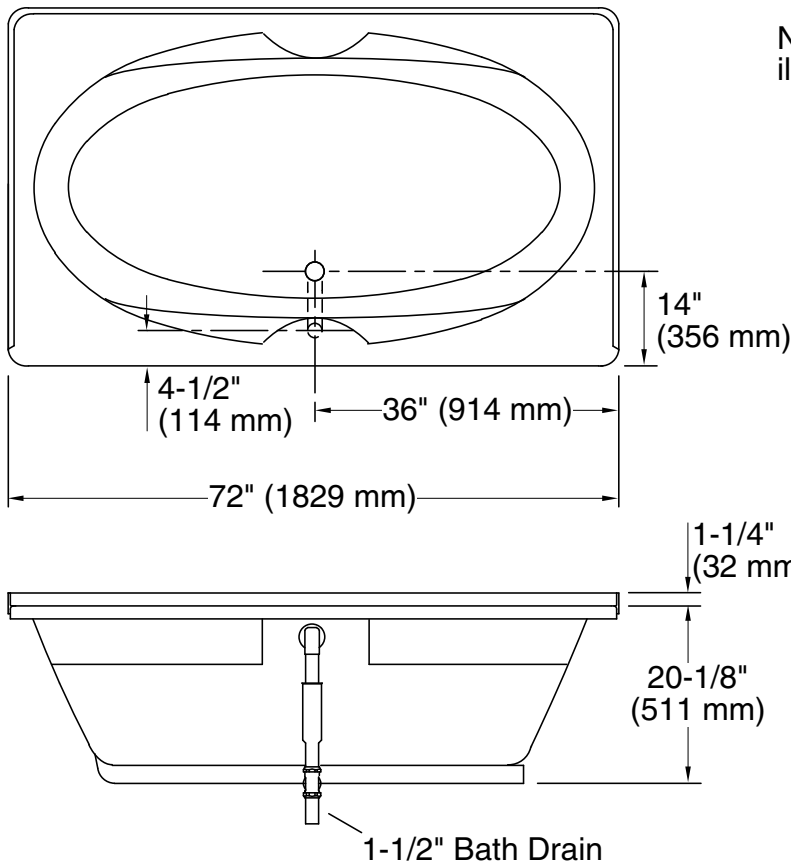

## Technical Information

All product dimensions are nominal.

Installation:	Three-wall alcove
Drain location:	Center
Basin area, bottom:	53" x 26" (1346 mm x 660 mm)
Basin area, top:	65" x 34" (1651 mm x 864 mm)
Weight:	51 lbs (23.1 kg)
Minimum floor load:	35 lbs/ft <sup>2</sup> (170.9 kg/m <sup>2</sup> )
Water depth:	15" (381 mm)
Water capacity:	78 gal (295.3 L)
Cutout:	Drop-in, 70-1/2" x 40-1/2" (1791 mm x 1029 mm)
Minimum flat for door:	2-11/16" (69 mm)