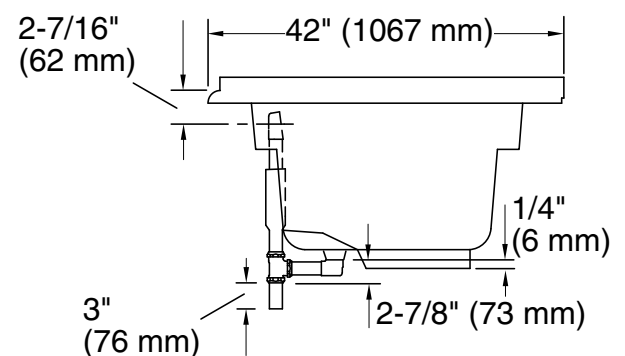

## Technical Information

All product dimensions are nominal.

Installation:	Three-wall alcove
Drain location:	Center
Basin area, bottom:	53" x 26" (1346 mm x 660 mm)
Basin area, top:	65" x 34" (1651 mm x 864 mm)
Weight:	51 lbs (23.1 kg)
Minimum floor load:	35 lbs/ft <sup>2</sup> (170.9 kg/m <sup>2</sup> )
Water depth:	15" (381 mm)
Water capacity:	78 gal (295.3 L)
Cutout:	Drop-in, 70-1/2" x 40-1/2" (1791 mm x 1029 mm)
Minimum flat for door:	2-11/16" (69 mm)