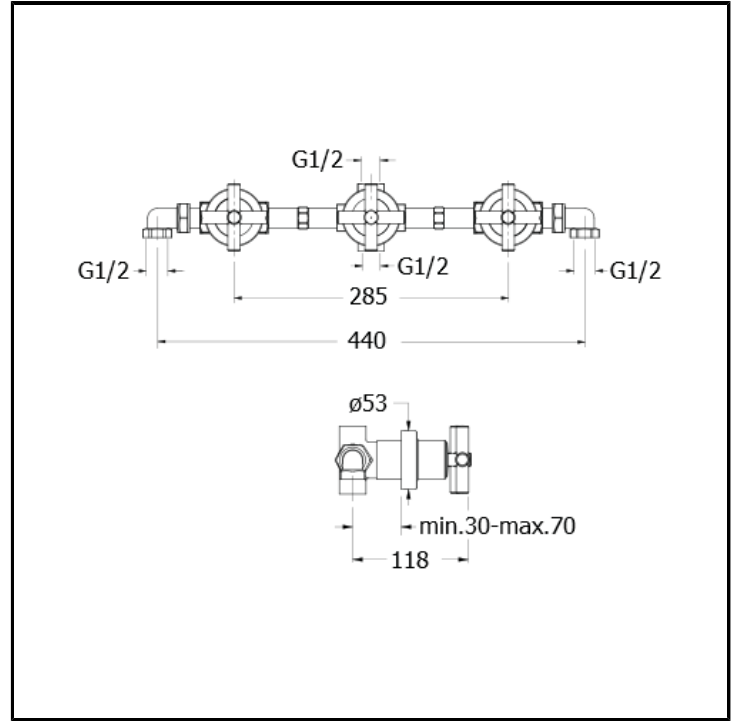

CRIEV114

Complete 3 hole concealed bath/shower mixer with 2 outlets diverter

FINITURE

- White matt
- Chrome
- Polished black chrome
- Brushed black chrome
- Polished metallic
- Brushed metallic
- Black matt
- Yellow gold oro
- PVD polished rose gold
- PVD brushed rose gold
- Brushed old brass

CHARACTERISTICS

-

COMMAND

- Bicomando

INSTALLATION

- Wall

TPOLOGY

-
-