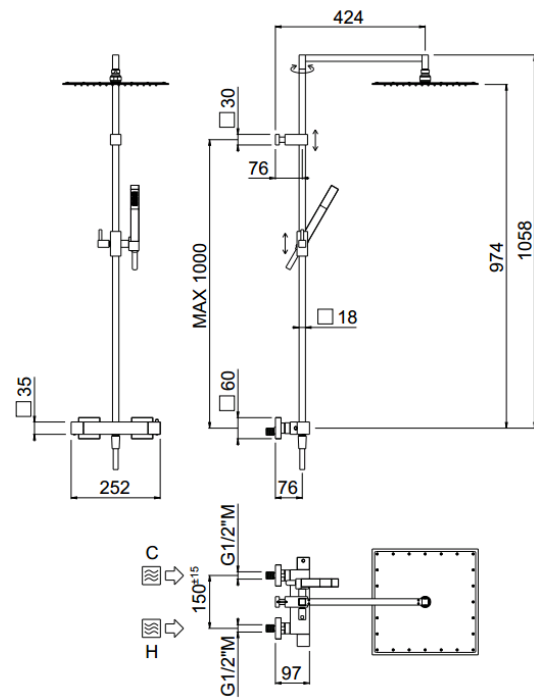

## TECHNICAL INFORMATION

Square shower column including exposed mixer with diverter, turning bar with adjustable mounting. Non-liming inspectable square shower head 200x200 in ABS. ABS non-liming one jet square shower. Smooth double anti-torsion PVC flexible hose, cm 150. CHROME

## TECHNICAL DRAWING