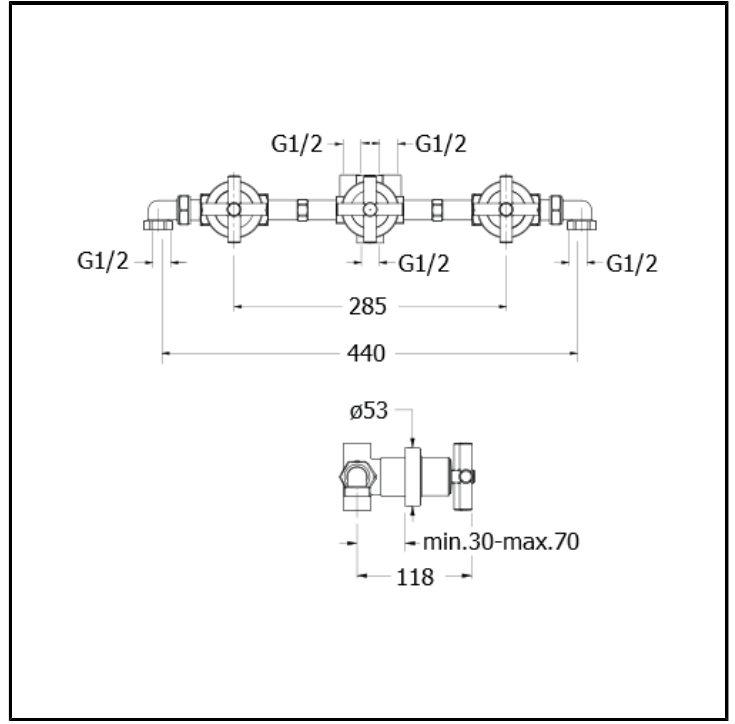

# CRIEV115

Complete 3 hole concealed bath/shower mixer with 3 outlets diverter