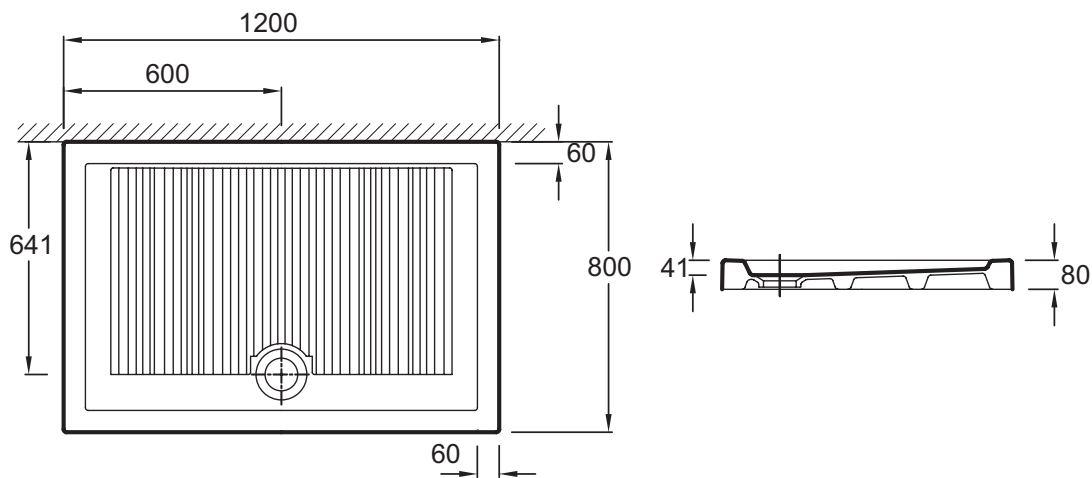

EN127

Collection: KYREO

Finish*:

00 - Blanc

Main features:

Features

- DIMENSIONS: 120 x 80 x 8 cm
- MATERIAL: Ceramic
- SHAPE: Rectangular
- 10-year guarantee
- WEIGHT: 47.9 kg
- INSTALLATION TYPE: Floor-standing
- WASTE DIAMETER: 9

Technical drawing

Product Specification: Floorstanding shower tray, EN127. Collection: KYREO. DIMENSIONS: 120 x 80 x 8 cm. WEIGHT: 47.9 kg. MATERIAL: Ceramic. INSTALLATION TYPE: Floor-standing. SHAPE: Rectangular. WASTE DIAMETER: 9. 10-year guarantee.