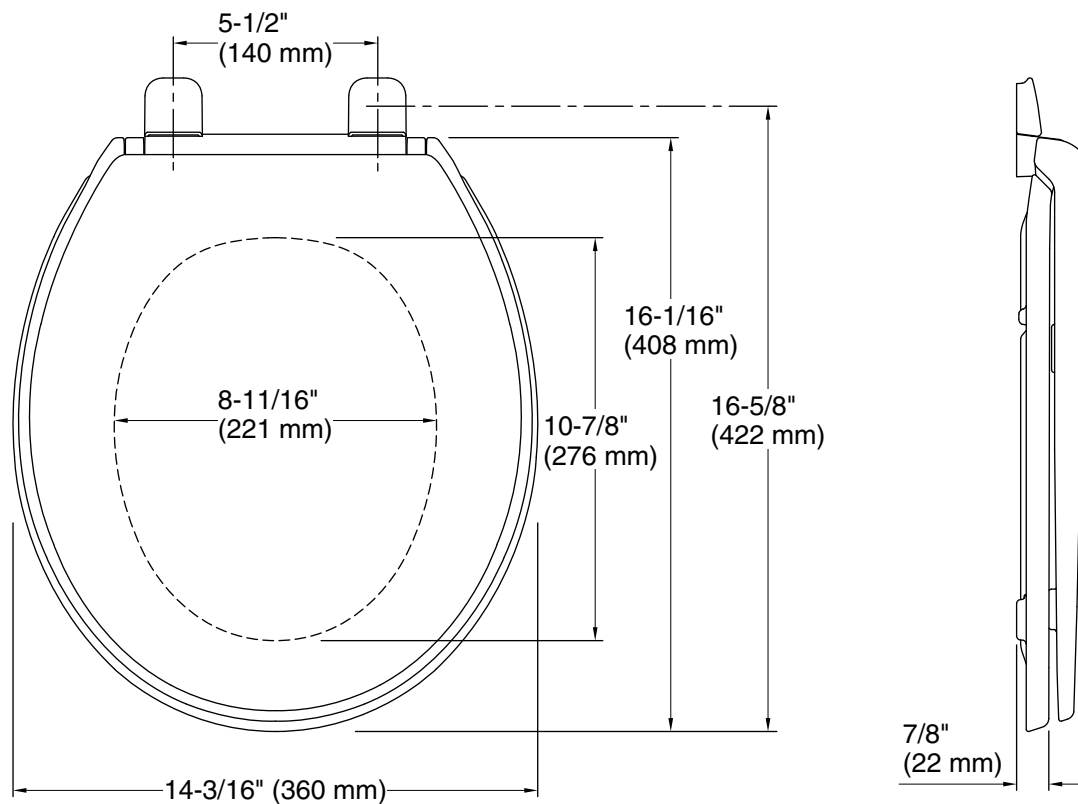

### Technical Information

All product dimensions are nominal.

Seat shape type: Round-front

Seat front type: Closed-front

Seat-mounting holes: 5-1/2" (140 mm)