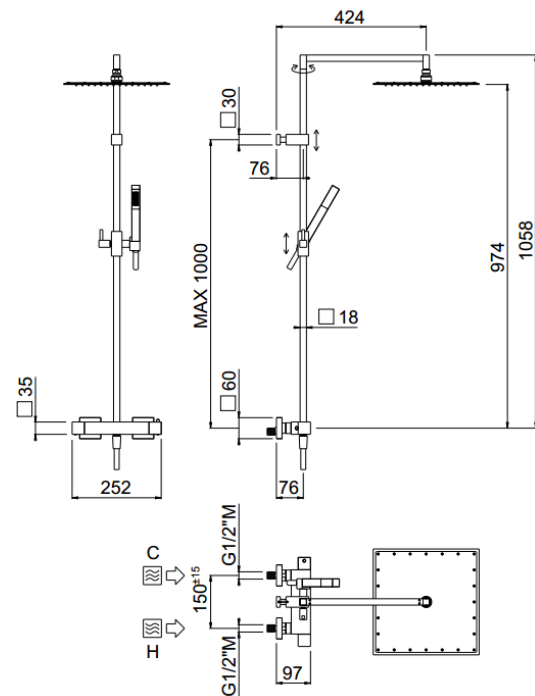

Extreme

Extreme, Extreme shower head
00-1201E-CR

TECHNICAL INFORMATION

Square shower column including exposed thermostatic mixer with diverter, turning bar with adjustable mounting. Non-liming inspectable square shower head 190x190 in brass/stainless steel. ABS non-liming one jet square shower. Smooth double anti-torsion PVC flexible hose, cm 150. CHROME

Flow rate:
x rubinetto

PICTURE

SPARE PARTS

ORIC032
2 vie / ways

ORIC031
T°

FEATURES

Rain jet

Non-liming

double anti-torsion

adjustable column

TECHNICAL DRAWING

FINISHINGS