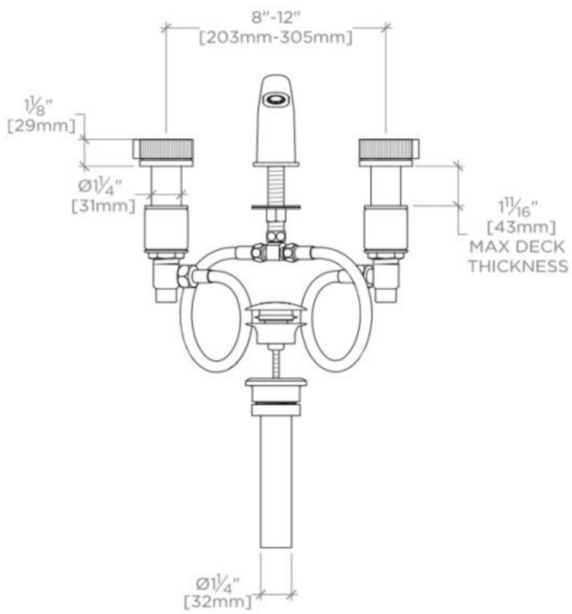

### TECHNICAL DETAILS

ADA Compliance: Yes  
Deck Thickness Maximum: 1 11/16"  
Deck Thickness Minimum: 1/4"  
Drain Depth Maximum: 2 5/8"  
Drain Hole Diameter: 1 3/4"  
Drain Style: Push Touch  
Fittings Hole Diameter: 1 3/8"  
Handle Spread Maximum: 12"  
Handle Spread Minimum: 8"  
Handle Turn Angle: Quarter Turn  
Drain Depth Minimum: 3/8"  
Inlet Connection Size: 1/2"  
Inlet Connection Type: Male with Supply Nut  
Number of Holes: Three Hole  
Primary Material: Brass  
Restricted Maximum Flow Rate: 1.2 gpm  
Spout Swivel: N  
Valve Material: Ceramic  
Water Pressure Maximum: 85.0 psi  
Water Pressure Minimum: 20.0 psi  
Water Pressure Recommended: 45.0 psi

### PRODUCT FEATURES

Knob Handles

Includes European size push touch drain

Features Linear Guilloche Etching Knob Handles

Stocked in Nickel and Brass

Available in 1.2gpm (4.5L/min) flow rate

## BOND

BLS14A

Bond Tandem Series Lavatory Faucet with Guilloche Lines Knob Handles

TOP VIEW

SCALE: 1/2"=1'-0"

FRONT VIEW

SCALE: 1/2"=1'-0"

SIDE VIEW

SCALE: 1/2"=1'-0"