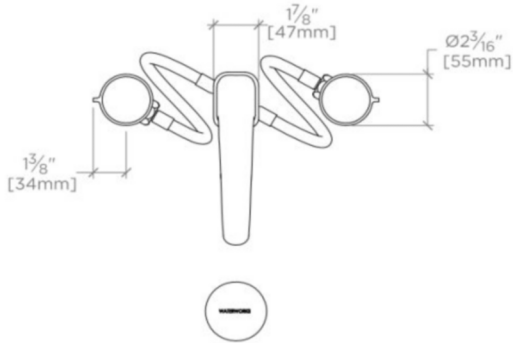

### TECHNICAL DETAILS

ADA Compliance: Yes  
Deck Thickness Maximum: 1 11/16"  
Deck Thickness Minimum: 1/4"  
Drain Depth Maximum: 2 5/8"  
Drain Hole Diameter: 1 3/4"  
Drain Style: Push Touch  
Fittings Hole Diameter: 1 3/8"  
Handle Spread Maximum: 12"  
Handle Spread Minimum: 8"  
Handle Turn Angle: Quarter Turn  
Drain Depth Minimum: 3/8"  
Inlet Connection Size: 1/2"  
Inlet Connection Type: Male with Supply Nut  
Number of Holes: Three Hole  
Primary Material: Brass  
Restricted Maximum Flow Rate: 1.2 gpm  
Spout Swivel: N  
Valve Material: Ceramic  
Water Pressure Maximum: 85.0 psi  
Water Pressure Minimum: 20.0 psi  
Water Pressure Recommended: 45.0 psi

### PRODUCT FEATURES

Knob Handles

Includes European size push touch drain

Features Linear Guilloche Etching Knob Handles

Stocked in Nickel and Brass

Available in 1.2gpm (4.5L/min) flow rate

## BOND

BLS14A

Bond Tandem Series Lavatory Faucet with Guilloche Lines Knob Handles

TOP VIEW

SCALE: 1/2"=1'-0"

FRONT VIEW

SCALE: 1/2"=1'-0"

SIDE VIEW

SCALE: 1/2"=1'-0"