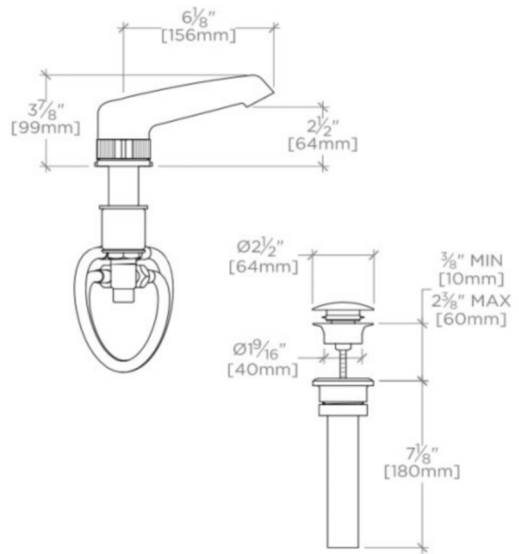

### TECHNICAL DETAILS

ADA Compliance: Yes  
Deck Thickness Maximum: 1 11/16"  
Deck Thickness Minimum: 1/4"  
Drain Depth Maximum: 2 5/8"  
Drain Hole Diameter: 1 3/4"  
Drain Style: Push Touch  
Fittings Hole Diameter: 1 3/8"  
Handle Spread Maximum: 12"  
Handle Spread Minimum: 8"  
Handle Turn Angle: Quarter Turn  
Drain Depth Minimum: 3/8"  
Inlet Connection Size: 1/2"  
Inlet Connection Type: Male with Supply Nut  
Number of Holes: Three Hole  
Primary Material: Brass  
Restricted Maximum Flow Rate: 1.2 gpm  
Spout Swivel: N  
Valve Material: Ceramic  
Water Pressure Maximum: 85.0 psi  
Water Pressure Minimum: 20.0 psi  
Water Pressure Recommended: 45.0 psi

### PRODUCT FEATURES

Knob Handles

Includes European size push touch drain

Features Linear Guilloche Etching Knob Handles

Stocked in Nickel and Brass

Available in 1.2gpm (4.5L/min) flow rate

## BOND

BLS14A

Bond Tandem Series Lavatory Faucet with Guilloche Lines Knob Handles

TOP VIEW

SCALE: 1/2"=1'-0"

FRONT VIEW

SCALE: 1/2"=1'-0"

SIDE VIEW

SCALE: 1/2"=1'-0"