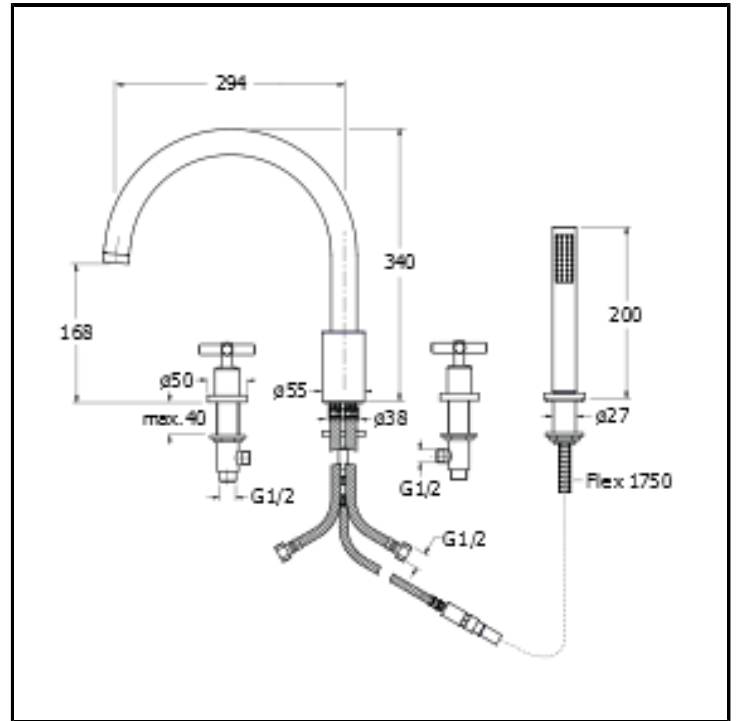

CRIEV124

■ CRISTINA
RUBINETTERIE

4 hole deck mounted bath mixer LARGE with diverter, spout and pull-out anti-lime hand shower

FINITURE

- White matt
- Chrome
- Polished black chrome
- Brushed black chrome
- Polished metallic
- Brushed metallic
- Black matt
- Yellow gold oro
- PVD polished rose gold
- PVD brushed rose gold
- Brushed old brass

INSTALLATION

- Tub edge

TPOLOGY

-

ENVIRONMENT

-
- Bathroom