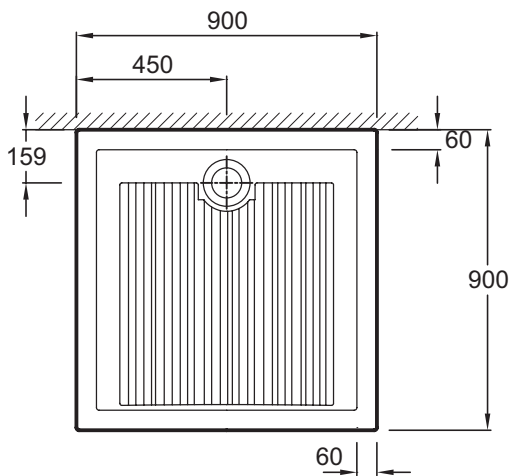

EN134

Collection: KYREO

Finish*:

00 - Blanc

Main features:

Features

- DIMENSIONS: 90 x 90 x 8 cm
- MATERIAL: Ceramic
- SHAPE: Square
- 10-year guarantee
- WEIGHT: 34.7 kg
- INSTALLATION TYPE: Built-in
- WASTE DIAMETER: 9

Technical drawing

Product Specification: Inset shower tray. EN134. Collection: KYREO. DIMENSIONS: 90 x 90 x 8 cm. WEIGHT: 34.7 kg. MATERIAL: Ceramic. INSTALLATION TYPE: Built-in. SHAPE: Square. WASTE DIAMETER: 9. 10-year guarantee.