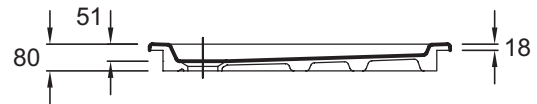

EN134

Collection: KYREO

Finish*:

00 - Blanc

Main features:

Features

- DIMENSIONS: 90 x 90 x 8 cm
- MATERIAL: Ceramic
- SHAPE: Square
- 10-year guarantee
- WEIGHT: 34.7 kg
- INSTALLATION TYPE: Built-in
- WASTE DIAMETER: 9

Technical drawing

Product Specification: Inset shower tray. EN134. Collection: KYREO. DIMENSIONS: 90 x 90 x 8 cm. WEIGHT: 34.7 kg. MATERIAL: Ceramic. INSTALLATION TYPE: Built-in. SHAPE: Square. WASTE DIAMETER: 9. 10-year guarantee.