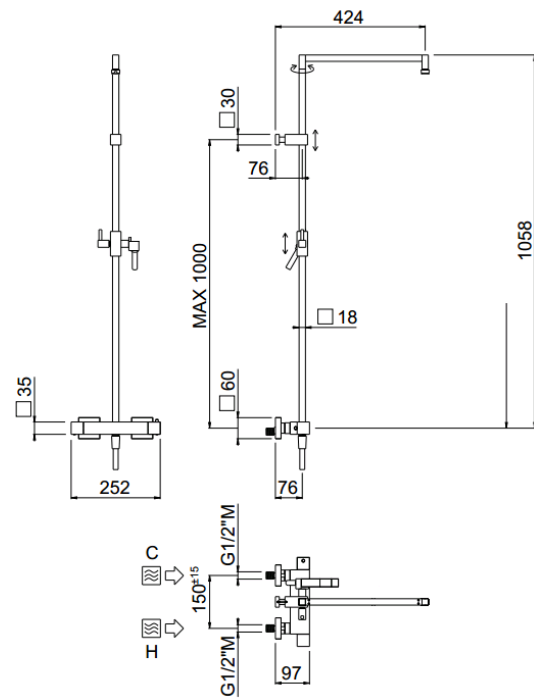

Extreme

Extreme single column
01-0200E-CR

TECHNICAL INFORMATION

Square shower column including exposed mixer with diverter, turning bar with adjustable mounting. Without shower and shower head. Smooth double anti-torsion PVC flexible hose, cm 150. CHROME

Flow rate:
x rubinetto

FEATURES

Non-liming

double anti-torsion

PICTURE

TECHNICAL DRAWING

SPARE PARTS

ORIC032
2 vie / ways