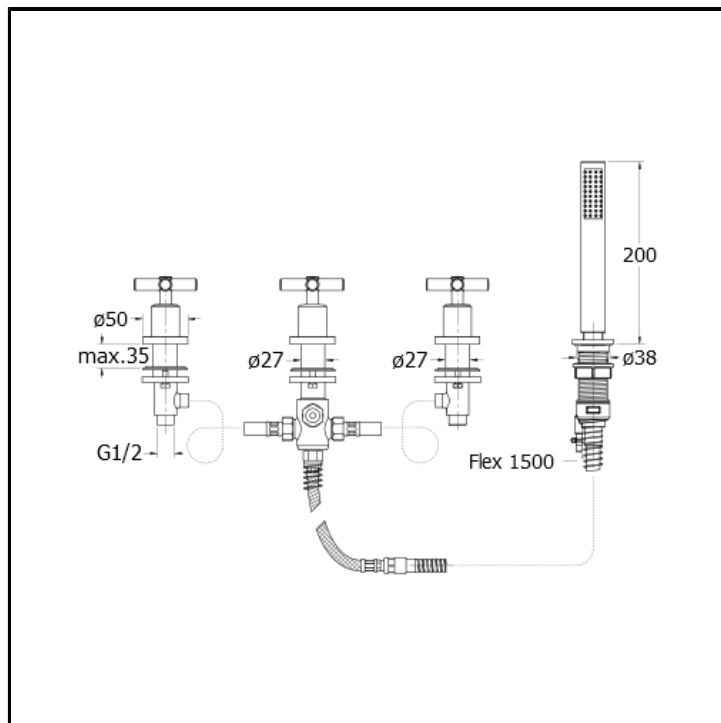

4 hole deck mounted bath mixer with pull-out anti-lime hand shower, 2 outlets diverter and FOLLOW ME

FINITURE

- White matt
- Chrome
- Polished black chrome
- Brushed black chrome
- Polished metallic
- Brushed metallic
- Black matt
- Yellow gold oro
- PVD polished rose gold
- PVD brushed rose gold
- Brushed old brass

CHARACTERISTICS

-

FEATURES FROM TECHNOLOGIES

-

COMMAND

- Bicomando

INSTALLATION

- Tub edge