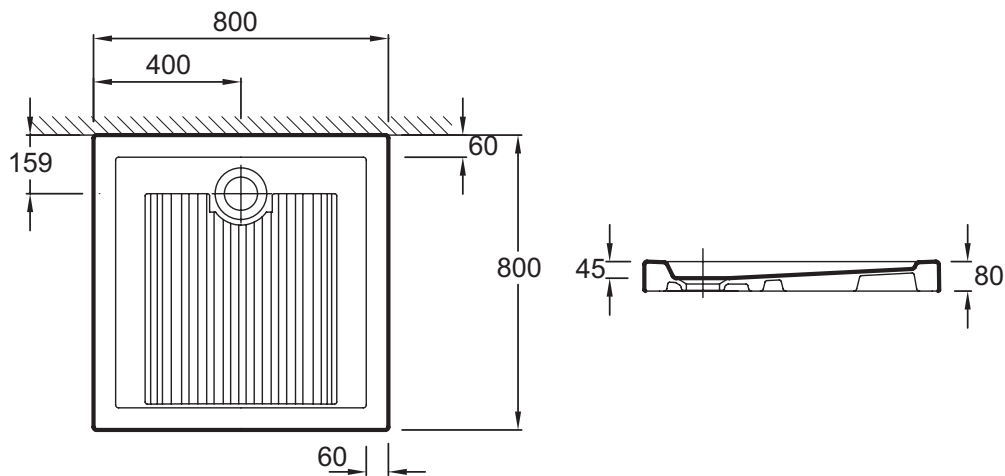

## Features

- DIMENSIONS: 80 x 80 x 8 cm
- MATERIAL: Ceramic
- SHAPE: Square
- 10-year guarantee
- WEIGHT: 29.4 kg
- INSTALLATION TYPE: Floor-standing
- WASTE DIAMETER: 9

## Technical drawing

Product Specification: Floorstanding shower tray 80 cm. EN163. Collection: KYREO. DIMENSIONS: 80 x 80 x 8 cm. WEIGHT: 29.4 kg. MATERIAL: Ceramic. INSTALLATION TYPE: Floor-standing. SHAPE: Square. WASTE DIAMETER: 9. 10-year guarantee.