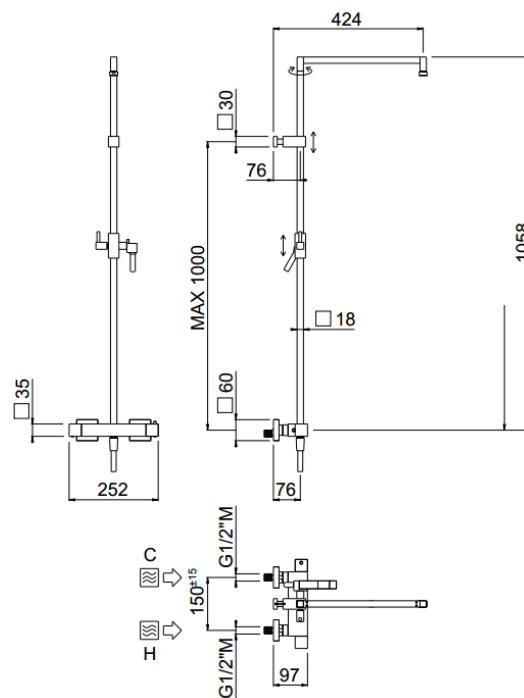

Extreme

Extreme single column
00-0200E-CR

TECHNICAL INFORMATION

Square shower column including exposed thermostatic mixer with diverter, turning bar with adjustable mounting. Without shower and shower head. Smooth double anti-torsion PVC flexible hose, cm 150. CHROME

Flow rate:
x rubinetto

FEATURES

Non-liming

double anti-torsion

PICTURE

TECHNICAL DRAWING

SPARE PARTS

ORIC032
2 vie / ways